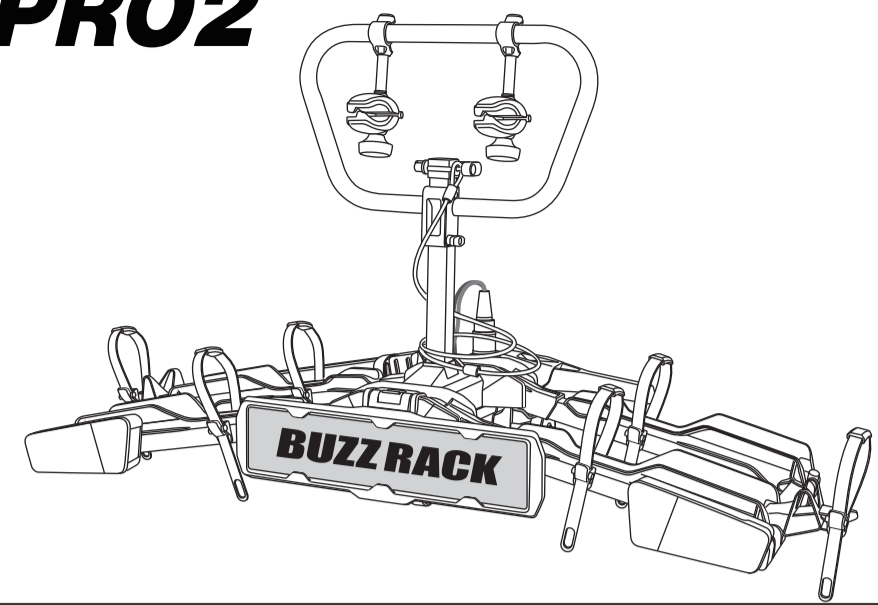

BUZZ RACK

SCORPION PRO2

Max	Weight	Capacity
50 kg	21.5 kg	28.5 kg
60 kg		38.5 kg
70 kg		48.5 kg
80 kg		58.5 kg
>85 kg		MAX 60 kg

Made in Taiwan

MAX 60KG E-Bike

2 x 30kg = MAX 60 kg

Max 4"

Wheel base