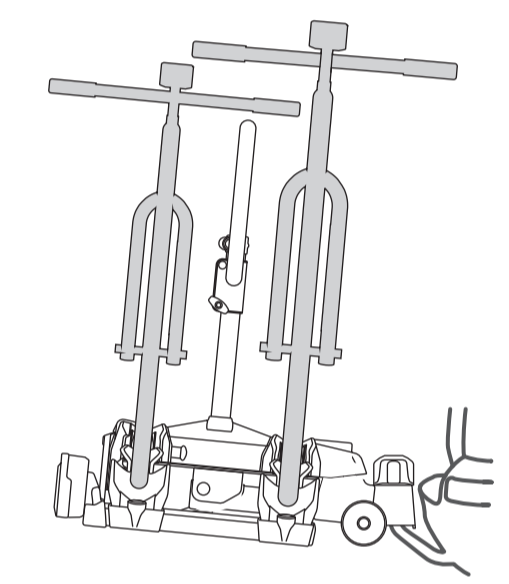

BUZZ RACK

SCORPION PRO2

Max	Weight	Capacity
50 kg	21.5 kg	28.5 kg
60 kg		38.5 kg
70 kg		48.5 kg
80 kg		58.5 kg
>85 kg		MAX 60 kg

Made in Taiwan

MAX 60KG E-Bike

2 x 30kg = MAX 60 kg

Max 4"

Wheel base

26" Tire diameter	29" Tire diameter
MAX 137.5cm(54")	MAX 139.3cm(54.8")

ACCESSORIES (NOT INCLUDED)

STRAP KIT
47-9177-000-10

CONNECTOR
47-0100-042-10

13 to 7-pin

STEP 1.

L&R

1