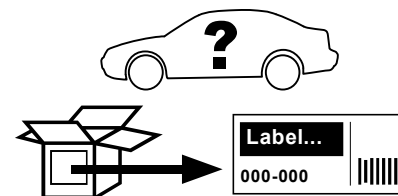

940-435

Lv7 2018-r1

Modelo-model:

Cruz Rearcarga bike adaptor 3rd bike

Lote-Lot-Lot-Lot:

01-18

Peso-Weight-Poids-Gewicht:

1,80 kg