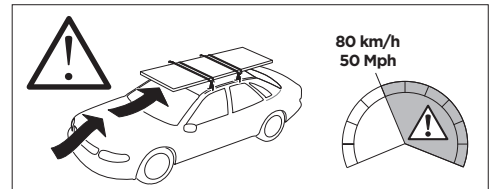

1

Kit 145391

PEUGEOT 3008, 5-dr SUV, 24-
PEUGEOT E-3008, 5-dr SUV, 24-

ISO 11154-E

Bring your life
thule.com

THULE WingBar Evo	THULE WingBar Edge	THULE WingBar	THULE SquareBar Evo	Evo X (scale)	Edge X (scale)
PEUGEOT 3008, 5-dr SUV, 24-				42,5	L
PEUGEOT E-3008, 5-dr SUV, 24-				42,5	L

THULE ProBar Evo	THULE SlideBar Evo	X (mm/inch)
PEUGEOT 3008, 5-dr SUV, 24-		1076 mm / 42 3/8"
PEUGEOT E-3008, 5-dr SUV, 24-		1076 mm / 42 3/8"

THULE WingBar Evo	THULE WingBar Edge	THULE WingBar	THULE SquareBar Evo	Evo Y (scale)	Edge Y (scale)
PEUGEOT 3008, 5-dr SUV, 24-				41	O
PEUGEOT E-3008, 5-dr SUV, 24-				41	O

THULE ProBar Evo	THULE SlideBar Evo	Y (mm/inch)
PEUGEOT 3008, 5-dr SUV, 24-		1061 mm / 41 3/4"
PEUGEOT E-3008, 5-dr SUV, 24-		1061 mm / 41 3/4"

	W (mm/inch)	Z (mm/inch)
PEUGEOT 3008, 5-dr SUV, 24-	722 mm / 28 3/8"	226 mm / 8 7/8"
PEUGEOT E-3008, 5-dr SUV, 24-	722 mm / 28 3/8"	226 mm / 8 7/8"