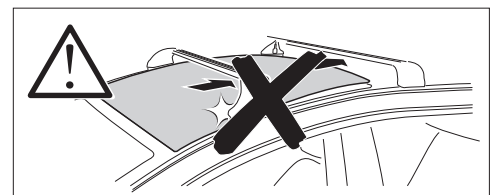

1

Kit 145391

PEUGEOT 3008, 5-dr SUV, 24-
PEUGEOT E-3008, 5-dr SUV, 24-

ISO 11154-E

Bring your life
thule.com

THULE WingBar Evo	THULE WingBar Edge	THULE WingBar	THULE SquareBar Evo	Evo X (scale)	Edge X (scale)
PEUGEOT 3008, 5-dr SUV, 24-				42,5	L
PEUGEOT E-3008, 5-dr SUV, 24-				42,5	L

THULE ProBar Evo	THULE SlideBar Evo	X (mm/inch)
PEUGEOT 3008, 5-dr SUV, 24-		1076 mm / 42 3/8"
PEUGEOT E-3008, 5-dr SUV, 24-		1076 mm / 42 3/8"

THULE WingBar Evo	THULE WingBar Edge	THULE WingBar	THULE SquareBar Evo	Evo Y (scale)	Edge Y (scale)
PEUGEOT 3008, 5-dr SUV, 24-				41	O
PEUGEOT E-3008, 5-dr SUV, 24-				41	O

THULE ProBar Evo	THULE SlideBar Evo	Y (mm/inch)
PEUGEOT 3008, 5-dr SUV, 24-		1061 mm / 41 3/4"
PEUGEOT E-3008, 5-dr SUV, 24-		1061 mm / 41 3/4"

	W (mm/inch)	Z (mm/inch)
PEUGEOT 3008, 5-dr SUV, 24-	722 mm / 28 3/8"	226 mm / 8 7/8"
PEUGEOT E-3008, 5-dr SUV, 24-	722 mm / 28 3/8"	226 mm / 8 7/8"