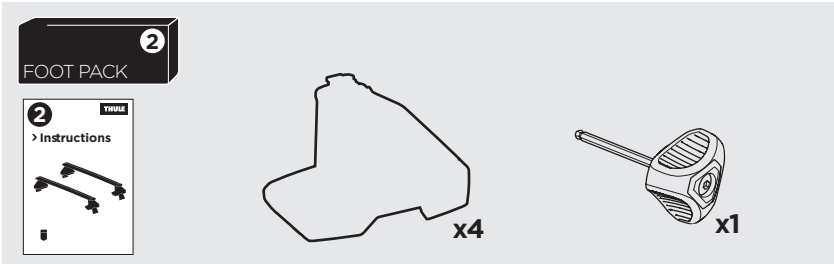

1

Kit 145408 POLESTAR 03, 5-dr SUV, 24-

5564851001

Bring your life
thule.com

THULE WingBar Evo	THULE WingBar Edge	THULE WingBar	THULE SquareBar Evo	Evo X (scale)	Edge X (scale)
POLESTAR 03, 5-dr SUV, 24-				54	G
THULE ProBar Evo	THULE SlideBar Evo				X (mm/inch)
POLESTAR 03, 5-dr SUV, 24-				1191 mm / 46 7/8"	

THULE WingBar Evo	THULE WingBar Edge	THULE WingBar	THULE SquareBar Evo	Evo Y (scale)	Edge Y (scale)
POLESTAR 03, 5-dr SUV, 24-				49	Q
THULE ProBar Evo	THULE SlideBar Evo				Y (mm/inch)
POLESTAR 03, 5-dr SUV, 24-				1141 mm / 44 7/8"	

	W (mm/inch)	Z (mm/inch)
POLESTAR 03, 5-dr SUV, 24-	765 mm / 30 1/8"	220 mm / 8 5/8"