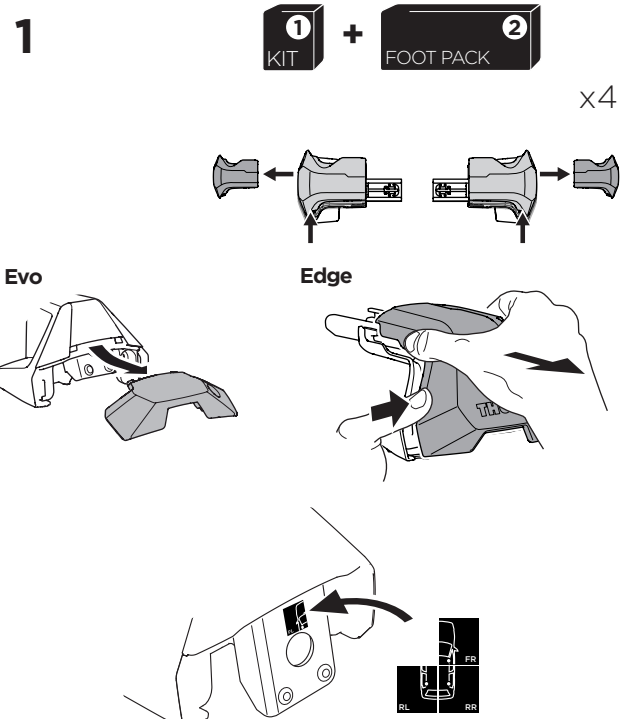

1

Kit 145408 POLESTAR 03, 5-dr SUV, 24-

5564851001

Bring your life
thule.com

THULE WingBar Evo	THULE WingBar Edge	THULE WingBar	THULE SquareBar Evo	Evo X (scale)	Edge X (scale)
POLESTAR 03, 5-dr SUV, 24-				54	G
THULE ProBar Evo	THULE SlideBar Evo				X (mm/inch)
POLESTAR 03, 5-dr SUV, 24-				1191 mm / 46 7/8"	

THULE WingBar Evo	THULE WingBar Edge	THULE WingBar	THULE SquareBar Evo	Evo Y (scale)	Edge Y (scale)
POLESTAR 03, 5-dr SUV, 24-				49	Q
THULE ProBar Evo	THULE SlideBar Evo				Y (mm/inch)
POLESTAR 03, 5-dr SUV, 24-				1141 mm / 44 7/8"	

	W (mm/inch)	Z (mm/inch)
POLESTAR 03, 5-dr SUV, 24-	765 mm / 30 1/8"	220 mm / 8 5/8"