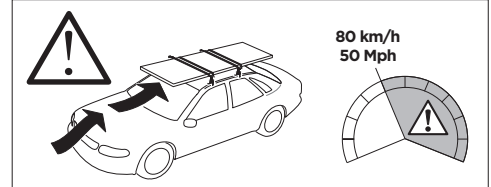

1

Kit 145408 POLESTAR 03, 5-dr SUV, 24-

5564851001

Bring your life
thule.com