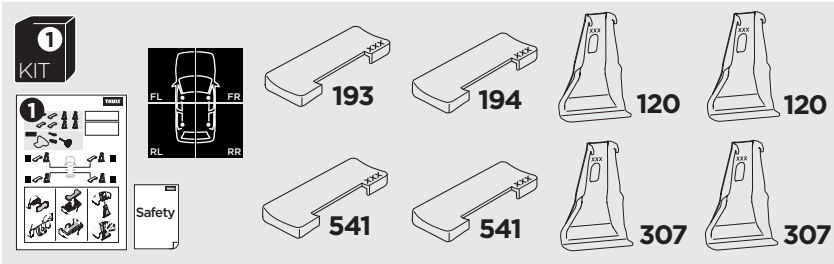

1

Kit 145408 POLESTAR 03, 5-dr SUV, 24-

5564851001

Bring your life
thule.com

THULE WingBar Evo	THULE WingBar Edge	THULE WingBar	THULE SquareBar Evo	Evo X (scale)	Edge X (scale)
POLESTAR 03, 5-dr SUV, 24-				54	G
THULE ProBar Evo	THULE SlideBar Evo				X (mm/inch)
POLESTAR 03, 5-dr SUV, 24-				1191 mm / 46 7/8"	

THULE WingBar Evo	THULE WingBar Edge	THULE WingBar	THULE SquareBar Evo	Evo Y (scale)	Edge Y (scale)
POLESTAR 03, 5-dr SUV, 24-				49	Q
THULE ProBar Evo	THULE SlideBar Evo				Y (mm/inch)
POLESTAR 03, 5-dr SUV, 24-				1141 mm / 44 7/8"	

	W (mm/inch)	Z (mm/inch)
POLESTAR 03, 5-dr SUV, 24-	765 mm / 30 1/8"	220 mm / 8 5/8"