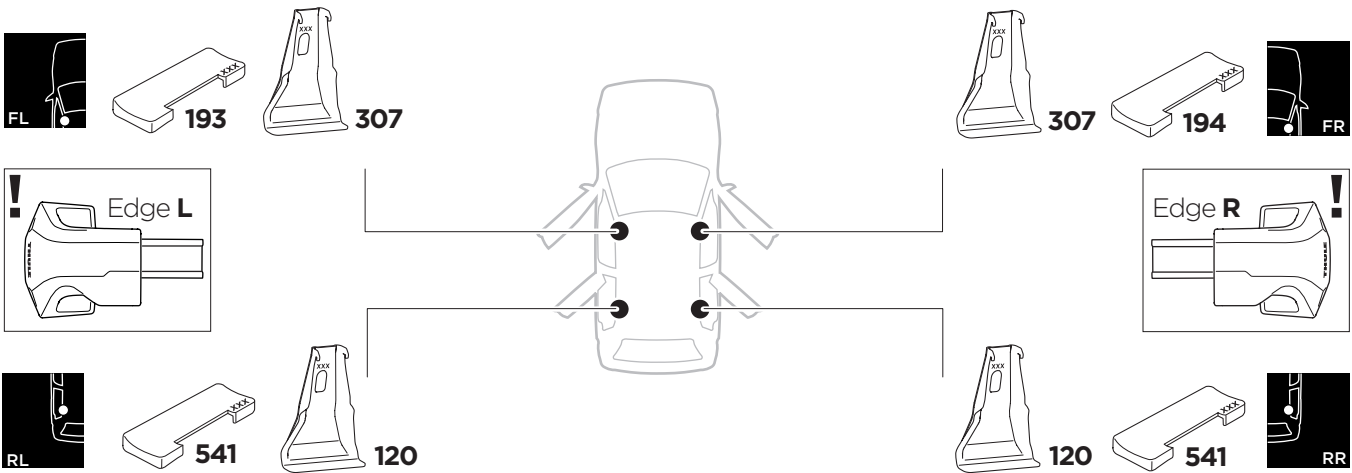

1

Kit 145408 POLESTAR 03, 5-dr SUV, 24-

5564851001

Bring your life
thule.com

THULE WingBar Evo	THULE WingBar Edge	THULE WingBar	THULE SquareBar Evo	Evo X (scale)	Edge X (scale)
POLESTAR 03, 5-dr SUV, 24-				54	G
THULE ProBar Evo	THULE SlideBar Evo				X (mm/inch)
POLESTAR 03, 5-dr SUV, 24-				1191 mm / 46 7/8"	

THULE WingBar Evo	THULE WingBar Edge	THULE WingBar	THULE SquareBar Evo	Evo Y (scale)	Edge Y (scale)
POLESTAR 03, 5-dr SUV, 24-				49	Q
THULE ProBar Evo	THULE SlideBar Evo				Y (mm/inch)
POLESTAR 03, 5-dr SUV, 24-				1141 mm / 44 7/8"	

	W (mm/inch)	Z (mm/inch)
POLESTAR 03, 5-dr SUV, 24-	765 mm / 30 1/8"	220 mm / 8 5/8"