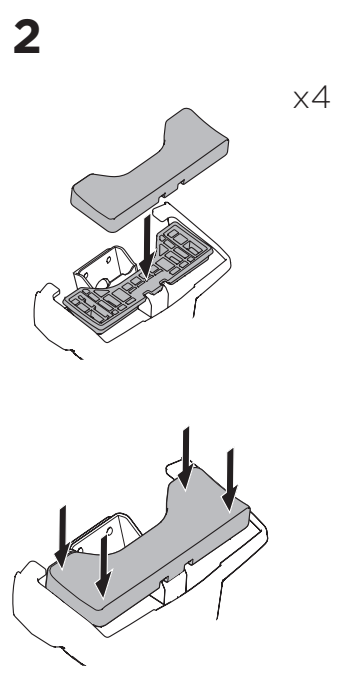

1

Kit 145408 POLESTAR 03, 5-dr SUV, 24-

5564851001

Bring your life
thule.com

THULE WingBar Evo	THULE WingBar Edge	THULE WingBar	THULE SquareBar Evo	Evo X (scale)	Edge X (scale)
POLESTAR 03, 5-dr SUV, 24-				54	G
THULE ProBar Evo	THULE SlideBar Evo				X (mm/inch)
POLESTAR 03, 5-dr SUV, 24-				1191 mm / 46 7/8"	

THULE WingBar Evo	THULE WingBar Edge	THULE WingBar	THULE SquareBar Evo	Evo Y (scale)	Edge Y (scale)
POLESTAR 03, 5-dr SUV, 24-				49	Q
THULE ProBar Evo	THULE SlideBar Evo				Y (mm/inch)
POLESTAR 03, 5-dr SUV, 24-				1141 mm / 44 7/8"	

	W (mm/inch)	Z (mm/inch)
POLESTAR 03, 5-dr SUV, 24-	765 mm / 30 1/8"	220 mm / 8 5/8"