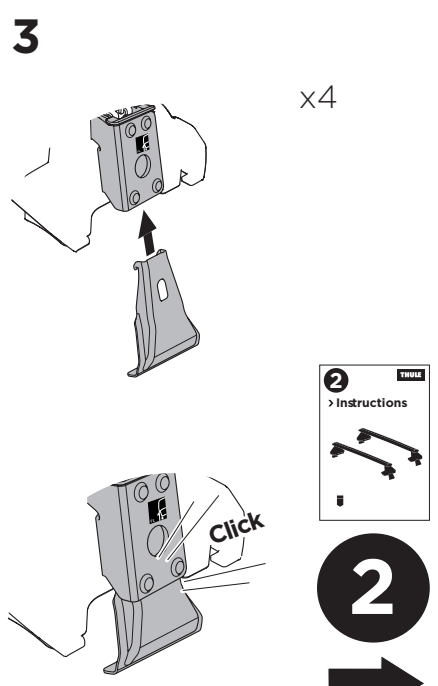

1

Kit 145408 POLESTAR 03, 5-dr SUV, 24-

5564851001

Bring your life
thule.com

THULE WingBar Evo	THULE WingBar Edge	THULE WingBar	THULE SquareBar Evo	Evo X (scale)	Edge X (scale)
POLESTAR 03, 5-dr SUV, 24-				54	G
THULE ProBar Evo	THULE SlideBar Evo				X (mm/inch)
POLESTAR 03, 5-dr SUV, 24-				1191 mm / 46 7/8"	

THULE WingBar Evo	THULE WingBar Edge	THULE WingBar	THULE SquareBar Evo	Evo Y (scale)	Edge Y (scale)
POLESTAR 03, 5-dr SUV, 24-				49	Q
THULE ProBar Evo	THULE SlideBar Evo				Y (mm/inch)
POLESTAR 03, 5-dr SUV, 24-				1141 mm / 44 7/8"	

	W (mm/inch)	Z (mm/inch)
POLESTAR 03, 5-dr SUV, 24-	765 mm / 30 1/8"	220 mm / 8 5/8"