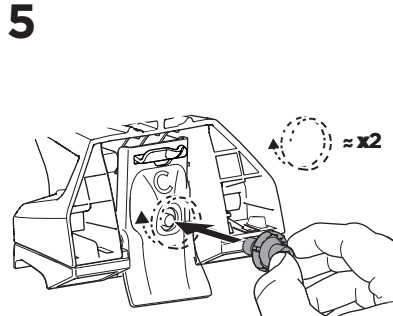

1

Kit 186136

SUBARU Forester, 5-dr SUV, 03-07

ISO 11154-E

This kit is only for vehicles with flush railing.

1

Evo

Edge

2

3

4

5

2