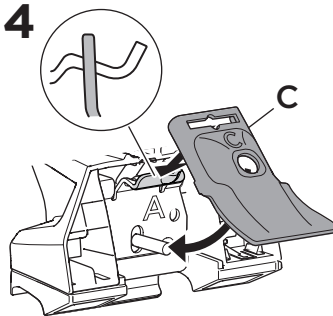

1

Kit 186136

SUBARU Forester, 5-dr SUV, 03-07

ISO 11154-E

This kit is only for vehicles with flush railing.

1

Evo

Edge

2

3

4

5

2