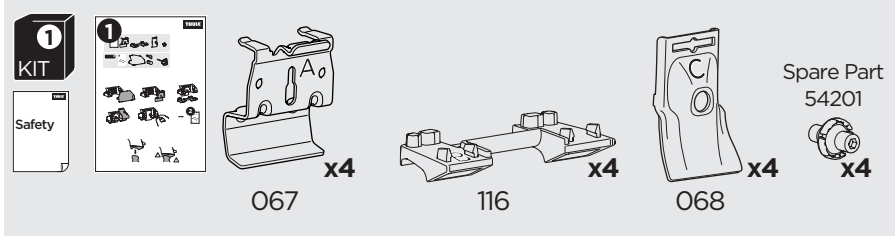

1

Kit 186136

SUBARU Forester, 5-dr SUV, 03-07

ISO 11154-E

This kit is only for vehicles with flush railing.

1

Evo

Edge