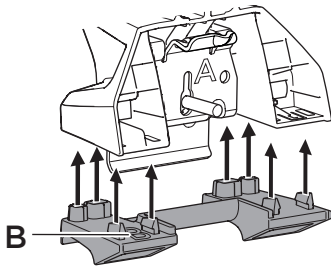

1

Kit 186136

SUBARU Forester, 5-dr SUV, 03-07

ISO 11154-E

This kit is only for vehicles with flush railing.

1

Evo

Edge

2

3

4

5

2