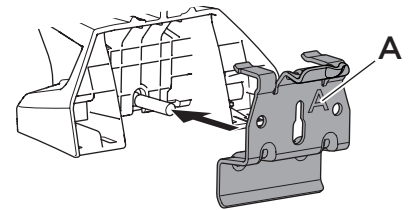

1

Kit 186136

SUBARU Forester, 5-dr SUV, 03-07

ISO 11154-E

This kit is only for vehicles with flush railing.

1

Evo

Edge

2

3

4

5

2