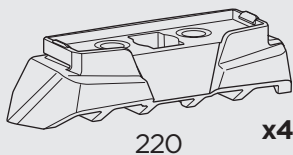

This kit is only for vehicles with fixpoint mounting.

1
KIT

Safety

i