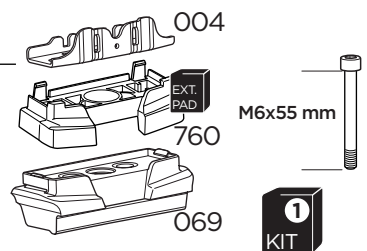

This kit is only for vehicles with fixpoint mounting and without glass roof.

Kit 187010

i

Kit 187010

Kit 187010