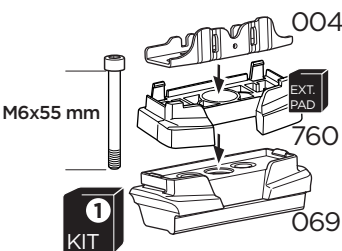

This kit is only for vehicles with fixpoint mounting and without glass roof.

Kit 187010

i

Kit 187010

Kit 187010