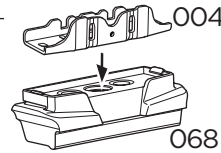

 +  14 kg = Max: 150 kg
30,8 lbs / 330 lbs

  Max 130 km/h
80 Mph

  80 km/h
50 Mph

ISO 11154-E

This kit is only for vehicles with fixpoint mounting and without glass roof.

Kit 187010

i

Kit 187010