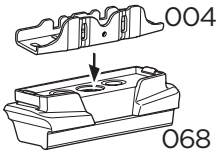

 +  14 kg = Max: 150 kg
30,8 lbs / 330 lbs

  Max 130 km/h
80 Mph

  80 km/h
50 Mph

ISO 11154-E

This kit is only for vehicles with fixpoint mounting and without glass roof.

Kit 187010

i

Kit 187010