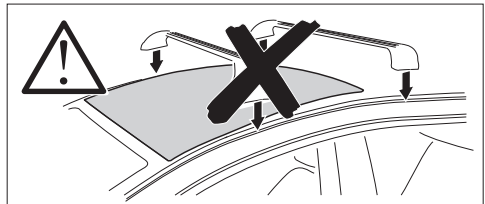

 +  14 kg = Max: 150 kg
30,8 lbs / 330 lbs

  Max 130 km/h
80 Mph

  80 km/h
50 Mph

ISO 11154-E

This kit is only for vehicles with fixpoint mounting and without glass roof.

Kit 187010

i

Kit 187010