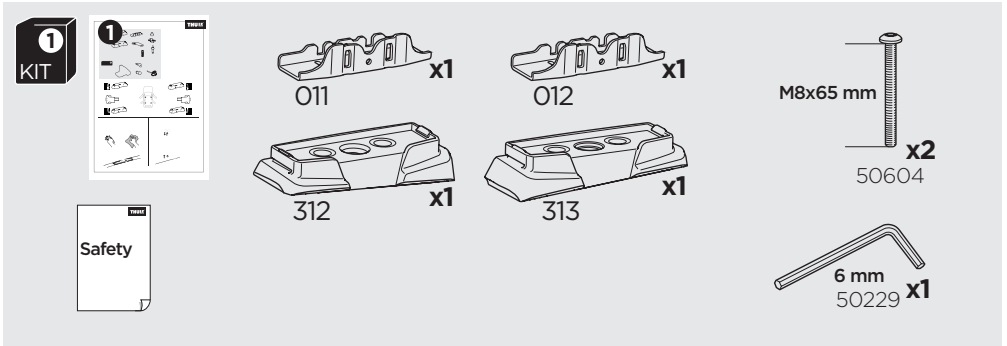

## Kit 187163

VOLKSWAGEN ID.Buzz, 5-dr MPV, 23-  
VOLKSWAGEN ID.Buzz Cargo, 4-dr Van, 23-

ISO 11154-E

This kit is only for vehicles with fixpoint mounting.

Bring your life  
thule.com

**i**

**2**  
KIT

**Kit 187162**

M8x30 mm

M8x30 mm

M8x30 mm

M8x30 mm

**1**  
KIT

M8x65 mm

M8x65 mm

1