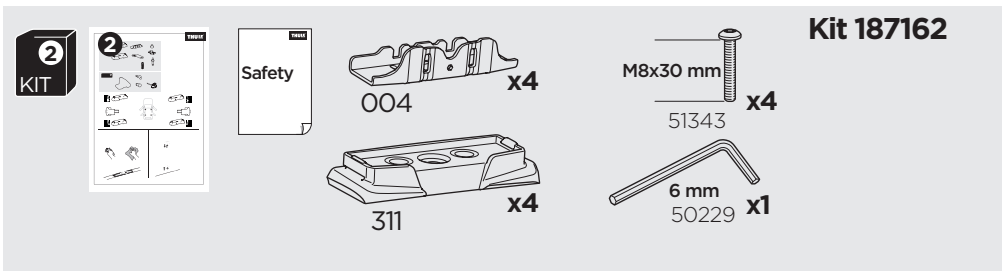

## Kit 187163

VOLKSWAGEN ID.Buzz, 5-dr MPV, 23-  
VOLKSWAGEN ID.Buzz Cargo, 4-dr Van, 23-

ISO 11154-E

This kit is only for vehicles with fixpoint mounting.

Bring your life  
thule.com

**i**

**2**  
KIT

**Kit 187162**

M8x30 mm

M8x30 mm

M8x30 mm

M8x30 mm

**1**  
KIT

M8x65 mm

M8x65 mm

1