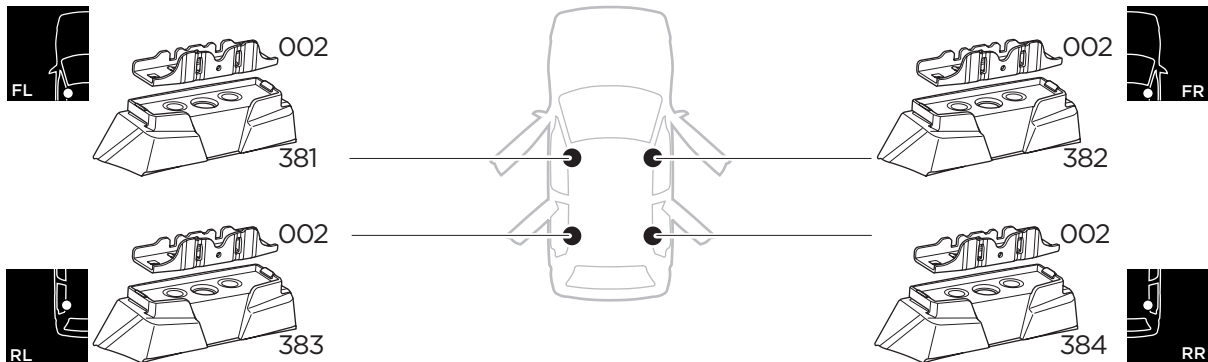

This kit is only for vehicles with fixpoint mounting.

1 KIT

381 x1
002 x4
54672 x4
382 x1
384 x1
54674 x4
383 x1
54673 x1
54660 x4

Safety

FL FR
RL RR

+ 7 kg = Max: 75 kg
15,4 lbs = / 165 lbs

Max 130 km/h
80 Mph

80 km/h
50 Mph

2 FOOT PACK

x4
x4
4 Nm
x1

2

> Instructions