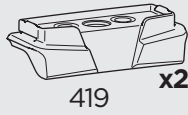

 +  = Max: 150 kg / 330 lbs  
10,5 kg / 21,1 lbs

 +  = Max: 150 kg / 330 lbs  
14 kg / 31 lbs

  Max 130 km/h / 80 Mph

  80 km/h / 50 Mph 

ISO 11154-E

This kit is only for vehicles with fixpoint mounting.

Kit 187194