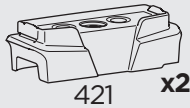

 +  = Max: 150 kg / 330 lbs  
10,5 kg / 21,1 lbs

 +  = Max: 150 kg / 330 lbs  
14 kg / 31 lbs

  Max 130 km/h / 80 Mph

  80 km/h / 50 Mph 

ISO 11154-E

This kit is only for vehicles with fixpoint mounting.

Kit 187194

### Kit 187194

1

2

3

Kit 187194

4

This kit is only for vehicles with fixpoint mounting.

Kit 187194

x2

1

2

3

4

Kit 187194

5

**A**