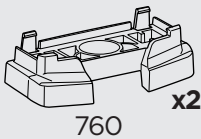

 +  = Max: 150 kg / 330 lbs  
10,5 kg / 21,1 lbs

 +  = Max: 150 kg / 330 lbs  
14 kg / 31 lbs

  Max 130 km/h / 80 Mph

  80 km/h / 50 Mph 

ISO 11154-E

This kit is only for vehicles with fixpoint mounting.

Kit 187194