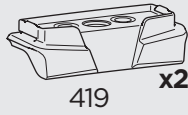

 +  = Max: 150 kg / 330 lbs  
10,5 kg / 21,1 lbs

 +  = Max: 150 kg / 330 lbs  
14 kg / 31 lbs

  Max 130 km/h / 80 Mph

  80 km/h / 50 Mph 

ISO 11154-E

This kit is only for vehicles with fixpoint mounting.

Kit 187194

### Kit 187194

1

2

3

Kit 187194

4

This kit is only for vehicles with fixpoint mounting.

Kit 187194

x2

1

2

3

4

Kit 187194

5

**A**