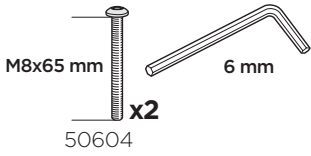

 +  = Max: 150 kg / 330 lbs  
10,5 kg / 21,1 lbs

 +  = Max: 150 kg / 330 lbs  
14 kg / 31 lbs

  Max 130 km/h / 80 Mph

  80 km/h / 50 Mph 

ISO 11154-E

This kit is only for vehicles with fixpoint mounting.

Kit 187194

### Kit 187194

1

2

3

Kit 187194

4

This kit is only for vehicles with fixpoint mounting.

Kit 187194