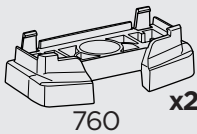

 +  = Max: 150 kg / 330 lbs  
10,5 kg / 21,1 lbs

 +  = Max: 150 kg / 330 lbs  
14 kg / 31 lbs

  Max 130 km/h / 80 Mph

  80 km/h / 50 Mph 

ISO 11154-E

This kit is only for vehicles with fixpoint mounting.

Kit 187194

### Kit 187194

1

2

3

Kit 187194

4

This kit is only for vehicles with fixpoint mounting.

Kit 187194