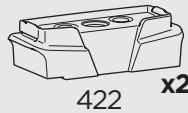

 +  = Max: 150 kg / 330 lbs  
10,5 kg / 21,1 lbs

 +  = Max: 150 kg / 330 lbs  
14 kg / 31 lbs

  Max 130 km/h / 80 Mph

  80 km/h / 50 Mph 

ISO 11154-E

This kit is only for vehicles with fixpoint mounting.

Kit 187194

### Kit 187194

1

2

3

Kit 187194

4

This kit is only for vehicles with fixpoint mounting.

Kit 187194

x2

1

2

3

4

Kit 187194

5

**A**