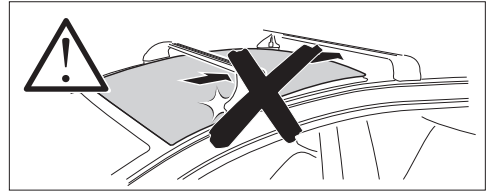

## Kit 187209 VOLKSWAGEN Multivan (T7), 5-dr MPV, 22-

ISO 11154-E

This kit is only for vehicles with fixpoint mounting.

**1**  
KIT

Safety

004 x2

195 x2

6 mm  
50229 x1