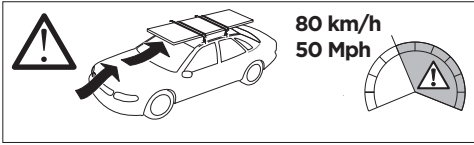

## Kit 187209 VOLKSWAGEN Multivan (T7), 5-dr MPV, 22-

ISO 11154-E

This kit is only for vehicles with fixpoint mounting.

**1**  
KIT

Safety

004 x2

195 x2

6 mm  
50229 x1