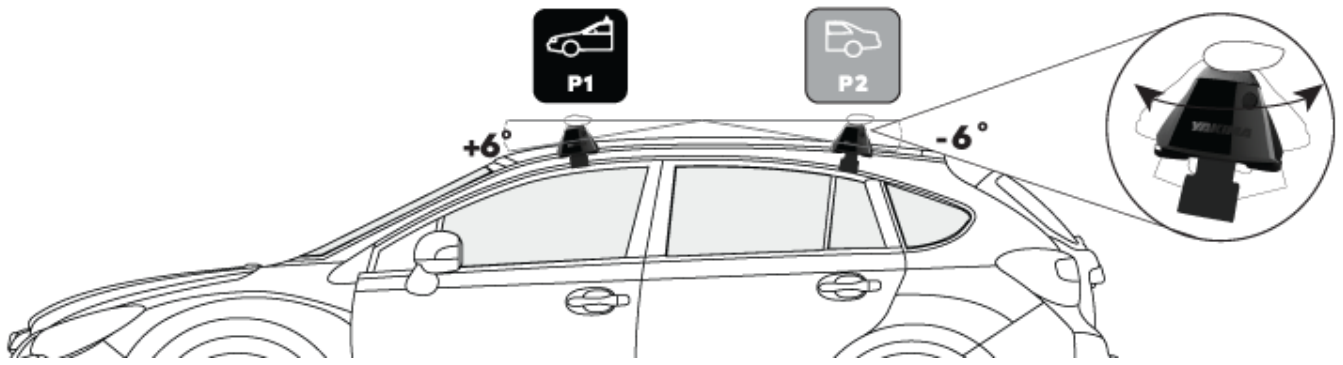

AUDI Q3/RS Q3 SPORTSBACK 5 DOOR SUV 2019 (NAKED ROOF)

MEASUREMENTS

 M1	Front Crossbar Inner edge of driver's side leg to inner edge of passenger's side leg	980 mm	 M3	Rear Crossbar Inner edge of driver's side leg to inner edge of passenger's side leg	920 mm
 M2	Front Crossbar Corner of painted or glass roof to leading edge of front pad or foot	145 mm	 M4	Crossbar Spread Rear edge of front crossbar to rear edge of rear crossbar.	810 mm

PITCH SETTINGS

 P1	Pitch 1 Adjustment on the front legs to help keep the crossbars level	A	 P2	Pitch 2 Adjustment on the rear legs to help keep the crossbars level	C
---	---	----------	---	--	----------

TOE SETTINGS

T1 **Front Toe Setting**
 Adjustment on the front legs to keep legs and crossbars perpendicular to the vehicle **1**

T2 **Rear Toe Setting**
 Adjustment on the rear legs to keep legs and crossbars perpendicular to the vehicle **2**