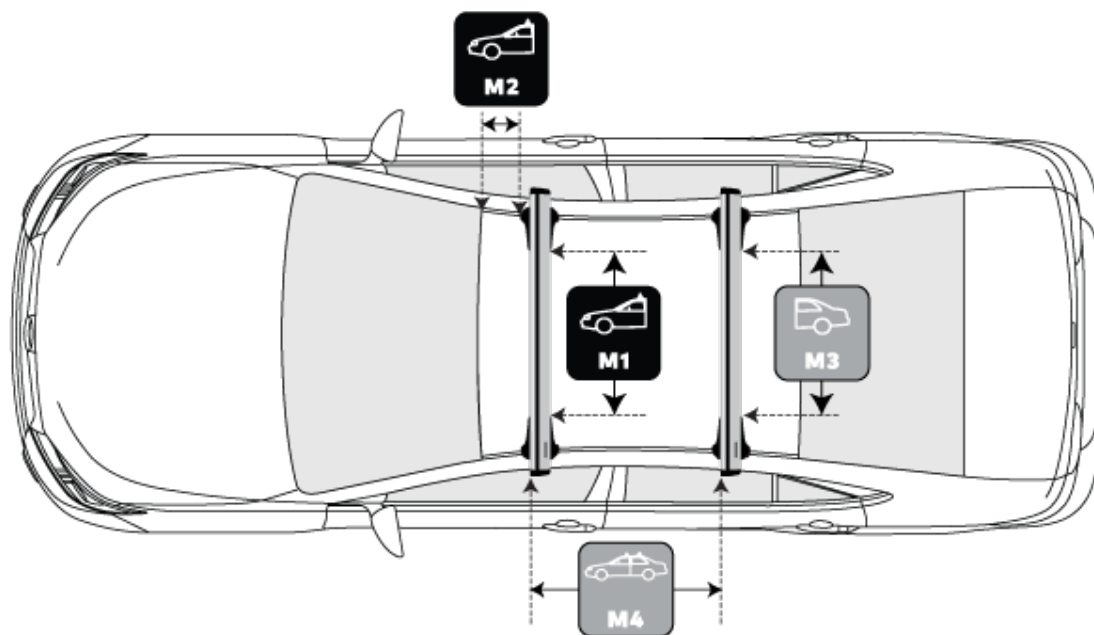

AUDI Q3/RS Q3 SPORTSBACK 5 DOOR SUV 2019 (NAKED ROOF)

MEASUREMENTS

 M1	Front Crossbar Inner edge of driver's side leg to inner edge of passenger's side leg	980 mm	 M3	Rear Crossbar Inner edge of driver's side leg to inner edge of passenger's side leg	920 mm
 M2	Front Crossbar Corner of painted or glass roof to leading edge of front pad or foot	145 mm	 M4	Crossbar Spread Rear edge of front crossbar to rear edge of rear crossbar.	810 mm

PITCH SETTINGS

 P1	Pitch 1 Adjustment on the front legs to help keep the crossbars level	A	 P2	Pitch 2 Adjustment on the rear legs to help keep the crossbars level	C
---	---	----------	---	--	----------

TOE SETTINGS

T1 **Front Toe Setting**
 Adjustment on the front legs to keep legs and crossbars perpendicular to the vehicle **1**

T2 **Rear Toe Setting**
 Adjustment on the rear legs to keep legs and crossbars perpendicular to the vehicle **2**