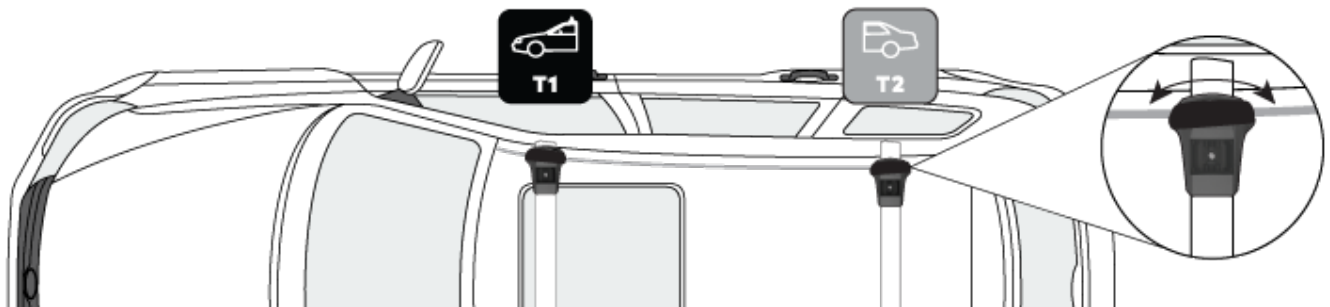

AUDI Q3/RS Q3 SPORTSBACK 5 DOOR SUV 2019 (NAKED ROOF)

MEASUREMENTS

 M1	Front Crossbar Inner edge of driver's side leg to inner edge of passenger's side leg	980 mm	 M3	Rear Crossbar Inner edge of driver's side leg to inner edge of passenger's side leg	920 mm
 M2	Front Crossbar Corner of painted or glass roof to leading edge of front pad or foot	145 mm	 M4	Crossbar Spread Rear edge of front crossbar to rear edge of rear crossbar.	810 mm

PITCH SETTINGS

 P1	Pitch 1 Adjustment on the front legs to help keep the crossbars level	A	 P2	Pitch 2 Adjustment on the rear legs to help keep the crossbars level	C
---	---	----------	---	--	----------

TOE SETTINGS

T1 **Front Toe Setting**
 Adjustment on the front legs to keep legs and crossbars perpendicular to the vehicle **1**

T2 **Rear Toe Setting**
 Adjustment on the rear legs to keep legs and crossbars perpendicular to the vehicle **2**