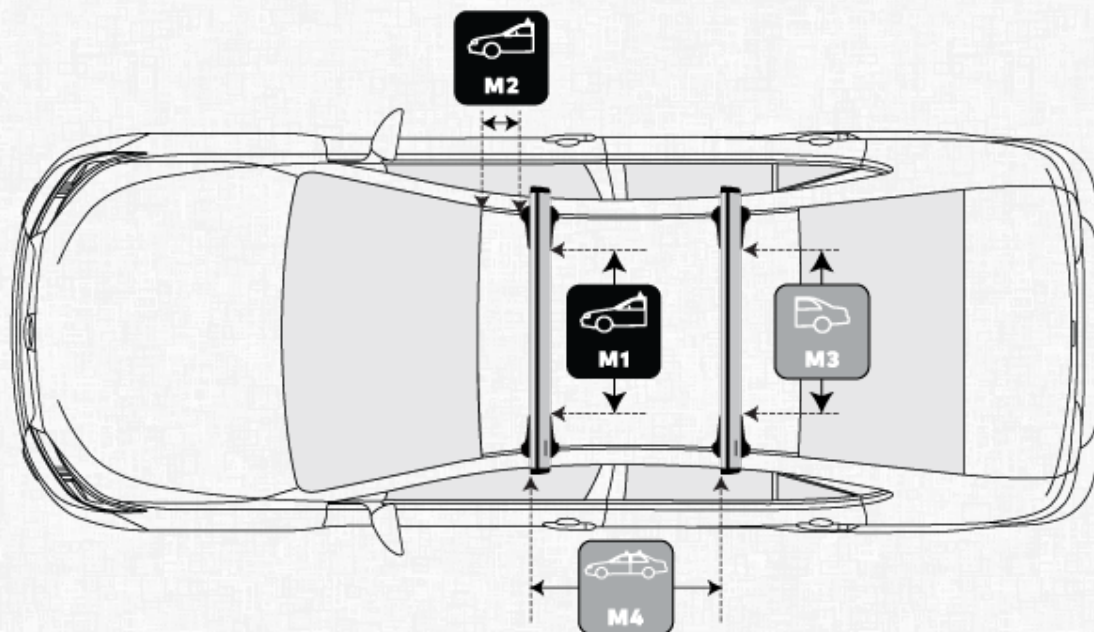

JETSTREAM CROSSBAR WITH BASELINE MOUNT

SKODA SCALA 5 DOOR HATCH 2019 - (NAKED ROOF)

MEASUREMENTS

 M1	Front Crossbar Inner edge of driver's side leg to inner edge of passenger's side leg	925 mm	 M3	Rear Crossbar Inner edge of driver's side leg to inner edge of passenger's side leg	890 mm
 M2	Front Crossbar Corner of painted or glass roof to leading edge of front pad or foot	210 mm	 M4	Crossbar Spread Rear edge of front crossbar to rear edge of rear crossbar.	750 mm

PITCH SETTINGS

Pitch 1

Adjustment on the front legs to help keep the crossbars level

B

Pitch 2

Adjustment on the rear legs to help keep the crossbars level

B

TOE SETTINGS

Front Toe Setting

Adjustment on the front legs to keep legs and crossbars perpendicular to the vehicle

2

Rear Toe Setting

Adjustment on the rear legs to keep legs and crossbars perpendicular to the vehicle