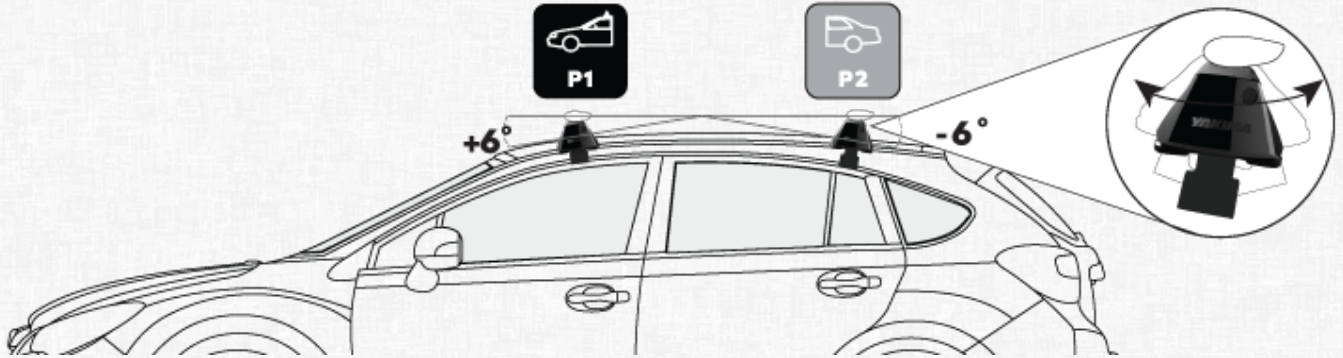

JETSTREAM CROSSBAR WITH BASELINE MOUNT

SKODA SCALA 5 DOOR HATCH 2019 - (NAKED ROOF)

MEASUREMENTS

 M1	Front Crossbar Inner edge of driver's side leg to inner edge of passenger's side leg	925 mm	 M3	Rear Crossbar Inner edge of driver's side leg to inner edge of passenger's side leg	890 mm
 M2	Front Crossbar Corner of painted or glass roof to leading edge of front pad or foot	210 mm	 M4	Crossbar Spread Rear edge of front crossbar to rear edge of rear crossbar.	750 mm

PITCH SETTINGS

Pitch 1

Adjustment on the front legs to help keep the crossbars level

B

Pitch 2

Adjustment on the rear legs to help keep the crossbars level

B

TOE SETTINGS

Front Toe Setting

Adjustment on the front legs to keep legs and crossbars perpendicular to the vehicle

2

Rear Toe Setting

Adjustment on the rear legs to keep legs and crossbars perpendicular to the vehicle