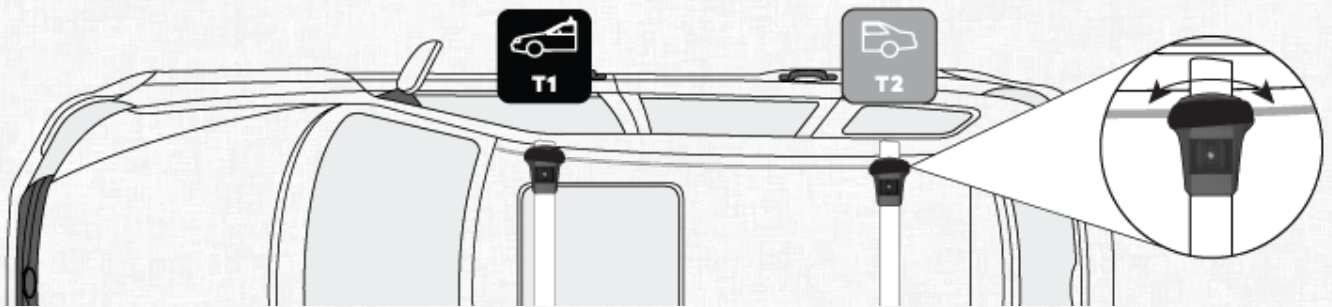

Rear Toe Setting

Adjustment on the rear legs to keep legs and crossbars perpendicular to the vehicle

2

BASE CLIP DETAILS

Front Product

Name of BaseClip product required for front bar

BC124

Rear Product

Name of BaseClip product required for rear bar

BC137

Front Pad

Rear Pad