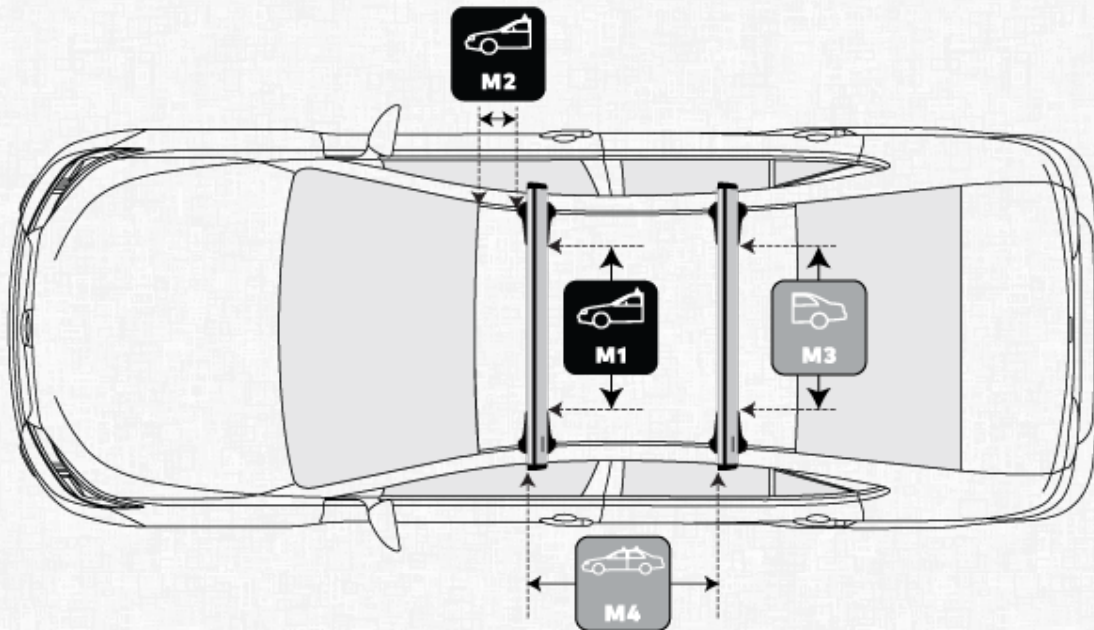

JETSTREAM CROSSBAR WITH BASELINE MOUNT

LEXUS ES 4 DOOR SEDAN 2019 - (NAKED ROOF)

MEASUREMENTS

Front Crossbar

Inner edge of driver's side leg to inner edge of passenger's side leg

**952
mm**

Rear Crossbar

Inner edge of driver's side leg to inner edge of passenger's side leg

**898
mm**

Front Crossbar

Corner of painted or glass roof to leading edge of front pad or foot

**152
mm**

Crossbar Spread

Rear edge of front crossbar to rear edge of rear crossbar.

**812
mm**

PITCH SETTINGS