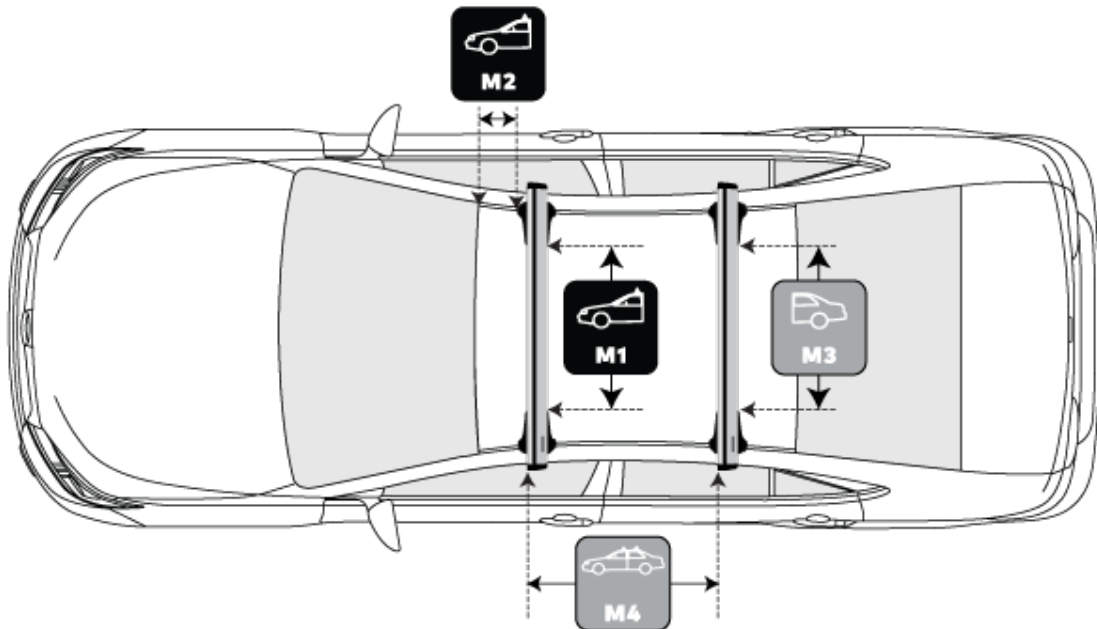

# JETSTREAM CROSSBAR WITH BASELINE MOUNT

### MEASUREMENTS

 <b>M1</b>	<b>Front Crossbar</b> Inner edge of driver's side leg to inner edge of passenger's side leg	<b>916 mm</b>	 <b>M3</b>	<b>Rear Crossbar</b> Inner edge of driver's side leg to inner edge of passenger's side leg	<b>923 mm</b>
 <b>M2</b>	<b>Front Crossbar</b> Corner of painted or glass roof to leading edge of front pad or foot	<b>178 mm</b>	 <b>M4</b>	<b>Crossbar Spread</b> Rear edge of front crossbar to rear edge of rear crossbar.	<b>815 mm</b>

## TOE SETTINGS

**T1** **Front Toe Setting**  
Adjustment on the front legs to keep legs and crossbars perpendicular to the vehicle **2**

**T2** **Rear Toe Setting**  
Adjustment on the rear legs to keep legs and crossbars perpendicular to the vehicle **2**