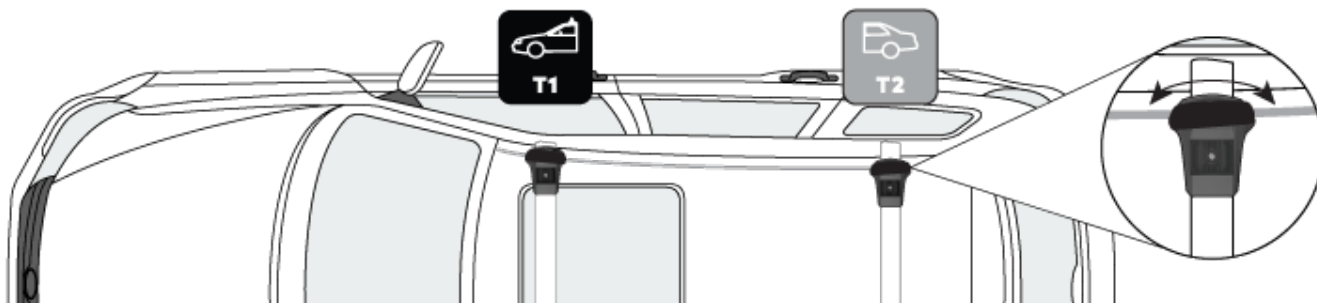

### MEASUREMENTS

 <b>M1</b>	<b>Front Crossbar</b> Inner edge of driver's side leg to inner edge of passenger's side leg	<b>916 mm</b>	 <b>M3</b>	<b>Rear Crossbar</b> Inner edge of driver's side leg to inner edge of passenger's side leg	<b>923 mm</b>
 <b>M2</b>	<b>Front Crossbar</b> Corner of painted or glass roof to leading edge of front pad or foot	<b>178 mm</b>	 <b>M4</b>	<b>Crossbar Spread</b> Rear edge of front crossbar to rear edge of rear crossbar.	<b>815 mm</b>

### PITCH SETTINGS

 <b>Pitch 1</b>	 <b>Pitch 2</b>
--	--

**P1** Adjustment on the front legs to help keep the crossbars level **A**

**P2** Adjustment on the rear legs to help keep the crossbars level **B**

## TOE SETTINGS

**T1** **Front Toe Setting**  
Adjustment on the front legs to keep legs and crossbars perpendicular to the vehicle **2**

**T2** **Rear Toe Setting**  
Adjustment on the rear legs to keep legs and crossbars perpendicular to the vehicle **2**