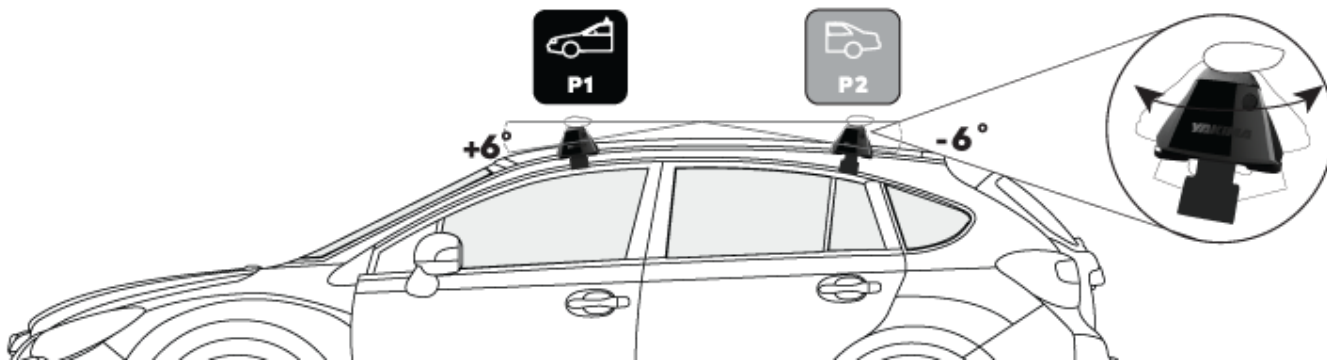

# JETSTREAM CROSSBAR WITH BASELINE MOUNT

### MEASUREMENTS

 <b>M1</b>	<b>Front Crossbar</b> Inner edge of driver's side leg to inner edge of passenger's side leg	<b>916 mm</b>	 <b>M3</b>	<b>Rear Crossbar</b> Inner edge of driver's side leg to inner edge of passenger's side leg	<b>923 mm</b>
 <b>M2</b>	<b>Front Crossbar</b> Corner of painted or glass roof to leading edge of front pad or foot	<b>178 mm</b>	 <b>M4</b>	<b>Crossbar Spread</b> Rear edge of front crossbar to rear edge of rear crossbar.	<b>815 mm</b>

### PITCH SETTINGS

 <b>Pitch 1</b>	 <b>Pitch 2</b>
--	--

**P1** Adjustment on the front legs to help keep the crossbars level **A**

**P2** Adjustment on the rear legs to help keep the crossbars level **B**

## TOE SETTINGS

**T1** **Front Toe Setting**  
Adjustment on the front legs to keep legs and crossbars perpendicular to the vehicle **2**

**T2** **Rear Toe Setting**  
Adjustment on the rear legs to keep legs and crossbars perpendicular to the vehicle **2**