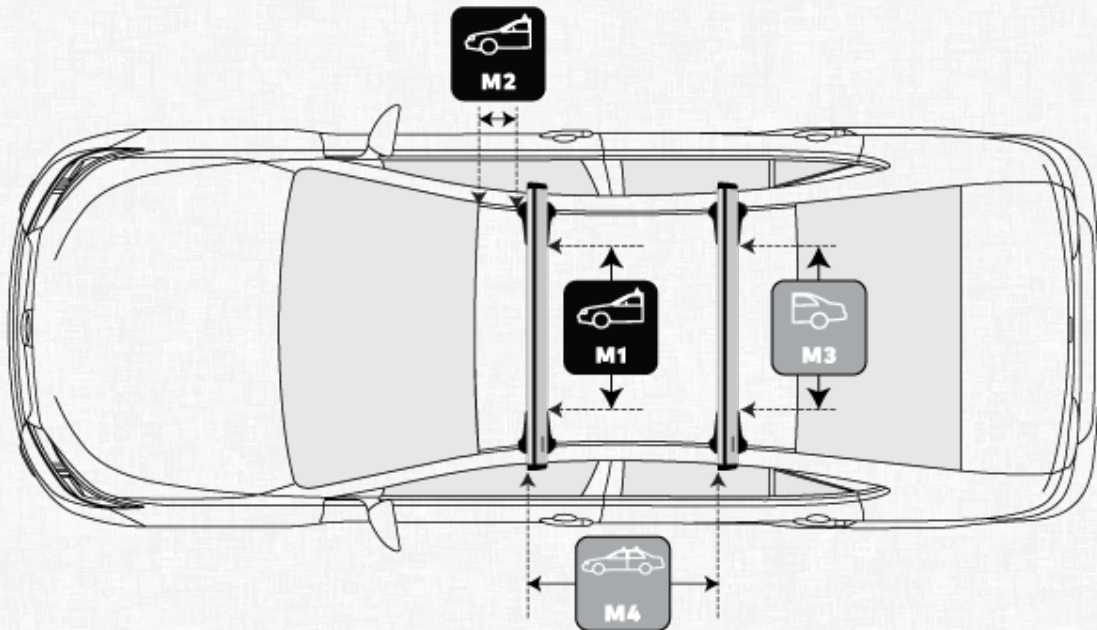

JETSTREAM CROSSBAR WITH BASELINE MOUNT

RENAULT ARKANA GLASS ROOF 5 DOOR SUV 2021 - (NAKED ROOF)

MEASUREMENTS

M1	Front Crossbar Inner edge of driver's side leg to inner edge of passenger's side leg	960 mm	M3	Rear Crossbar Inner edge of driver's side leg to inner edge of passenger's side leg	930 mm
M2	Front Crossbar Corner of painted or glass roof to leading edge of front pad or foot	145 mm	M4	Crossbar Spread Rear edge of front crossbar to rear edge of rear crossbar.	810 mm

PITCH SETTINGS