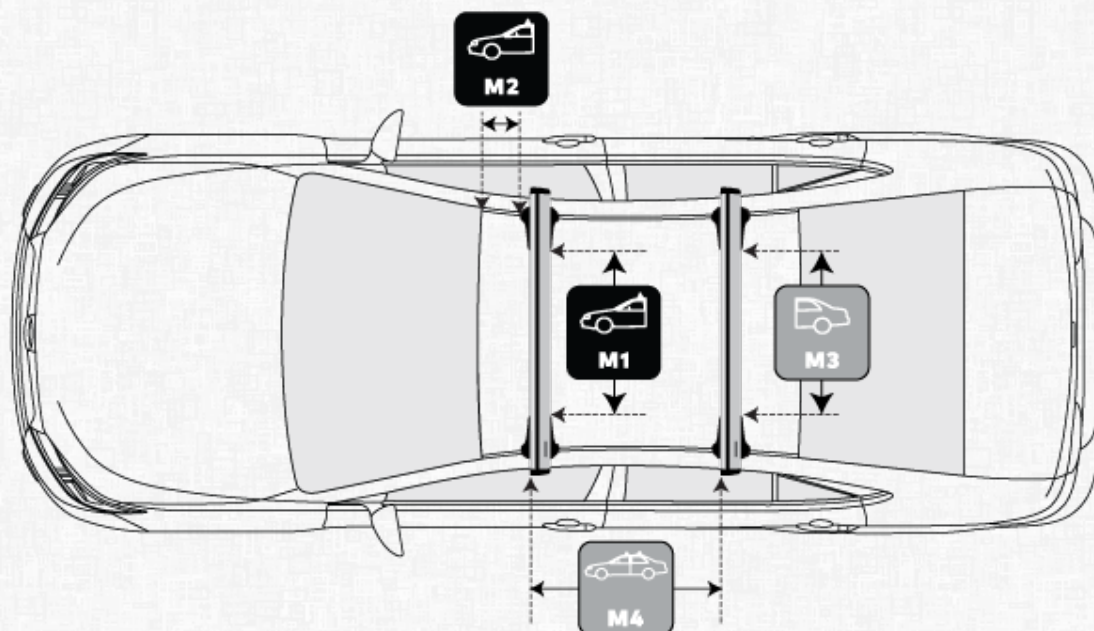

JETSTREAM CROSSBAR WITH BASELINE MOUNT

SKODA FABIA 5 DOOR HATCH 2021 - (NAKED ROOF)

MEASUREMENTS

| | | | | | |
|--|--|---------------|--|---|---------------|
|  M1 | Front Crossbar Inner edge of driver's side leg to inner edge of passenger's side leg | 910 mm |  M3 | Rear Crossbar Inner edge of driver's side leg to inner edge of passenger's side leg | 870 mm |
|  M2 | Front Crossbar Corner of painted or glass roof to leading edge of front pad or foot | 240 mm |  M4 | Crossbar Spread Rear edge of front crossbar to rear edge of rear crossbar. | 800 mm |

PITCH SETTINGS

Pitch 1

Adjustment on the front legs to help keep the crossbars level

A

Pitch 2

Adjustment on the rear legs to help keep the crossbars level

B

TOE SETTINGS

Front Toe Setting

Adjustment on the front legs to keep legs and crossbars perpendicular to the vehicle

2

Rear Toe Setting

Adjustment on the rear legs to keep legs and crossbars perpendicular to the vehicle