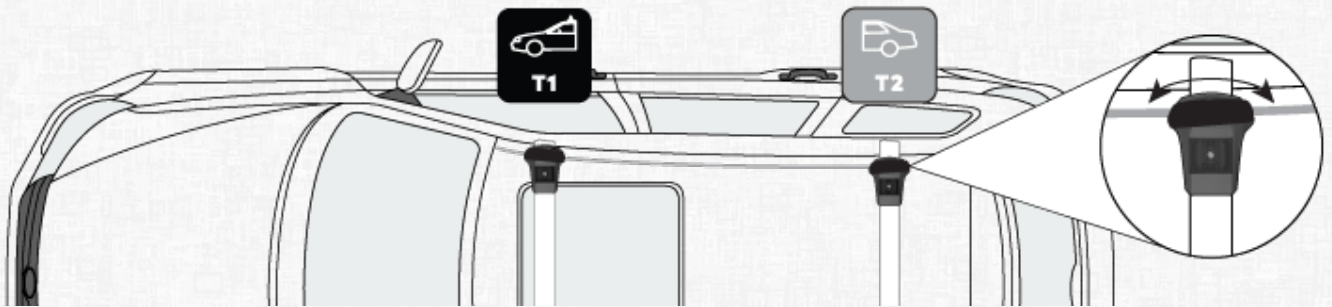

Rear Toe Setting

Adjustment on the rear legs to keep legs and crossbars perpendicular to the vehicle

2

BASE CLIP DETAILS

Front Product

Name of BaseClip product required for front bar

BC197

Rear Product

Name of BaseClip product required for rear bar

BC163

Front Pad

Rear Pad