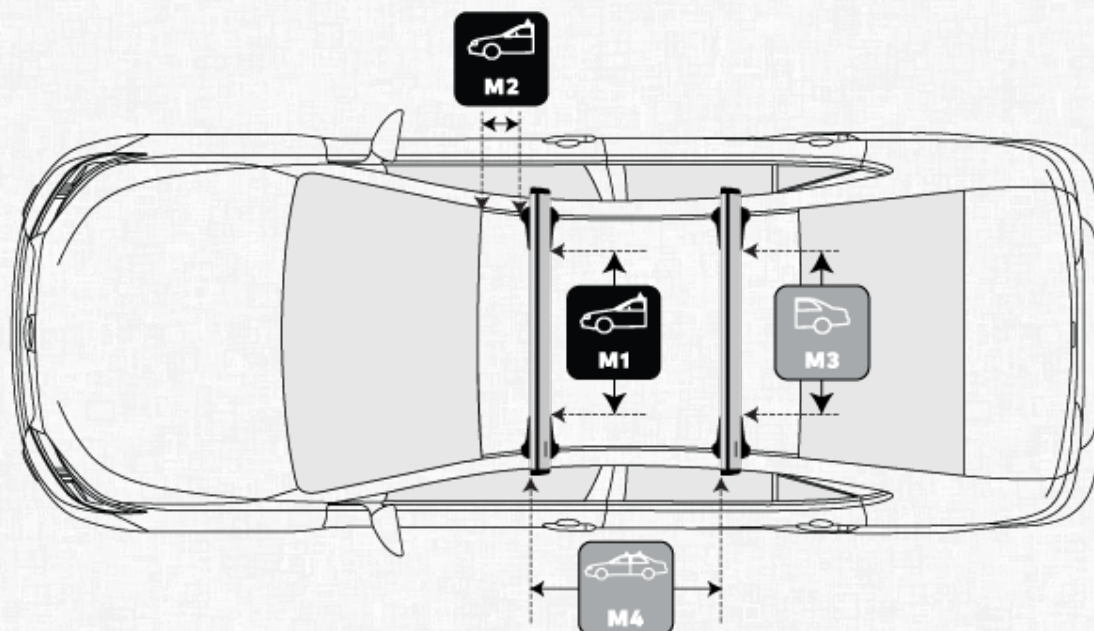

JETSTREAM CROSSBAR WITH SKYLINE MOUNT

TOYOTA RAV4 5 DOOR SUV 2019 - (FLUSH RAILS)

MEASUREMENTS

 M1	Front Crossbar Inner edge of driver's side leg to inner edge of passenger's side leg	935 mm	 M3	Rear Crossbar Inner edge of driver's side leg to inner edge of passenger's side leg	858 mm
 M2	Front Crossbar Corner of painted or glass roof to leading edge of front pad or foot	N/A	 M4	Crossbar Spread Rear edge of front crossbar to rear edge of rear crossbar.	845 mm

PITCH SETTINGS

Pitch 1

Adjustment on the front legs to help keep the crossbars level

A

Pitch 2

Adjustment on the rear legs to help keep the crossbars level

B

LANDING PAD DETAILS (LP23)

Pad Type

Part number to indicate which pad shape to use

N/A

Front Bolts

Which bolts from the pack are required to secure the front bar

N/A

Pad Orientation

Indicates which way to place the pads on the vehicle