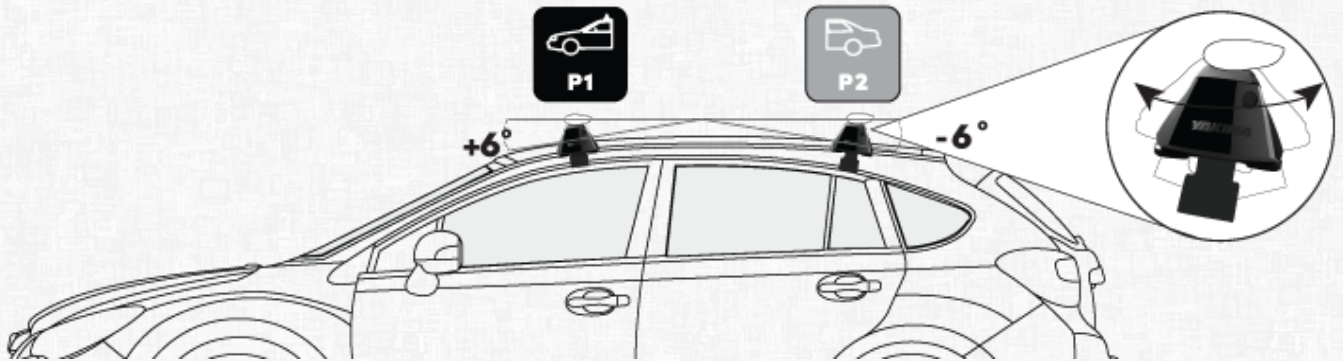

JETSTREAM CROSSBAR WITH SKYLINE MOUNT

TOYOTA RAV4 5 DOOR SUV 2019 - (FLUSH RAILS)

MEASUREMENTS

 M1	Front Crossbar Inner edge of driver's side leg to inner edge of passenger's side leg	935 mm	 M3	Rear Crossbar Inner edge of driver's side leg to inner edge of passenger's side leg	858 mm
 M2	Front Crossbar Corner of painted or glass roof to leading edge of front pad or foot	N/A	 M4	Crossbar Spread Rear edge of front crossbar to rear edge of rear crossbar.	845 mm

PITCH SETTINGS

Pitch 1

Adjustment on the front legs to help keep the crossbars level

A

Pitch 2

Adjustment on the rear legs to help keep the crossbars level

B

LANDING PAD DETAILS (LP23)

Pad Type

Part number to indicate which pad shape to use

N/A

Front Bolts

Which bolts from the pack are required to secure the front bar

N/A

Pad Orientation

Indicates which way to place the pads on the vehicle