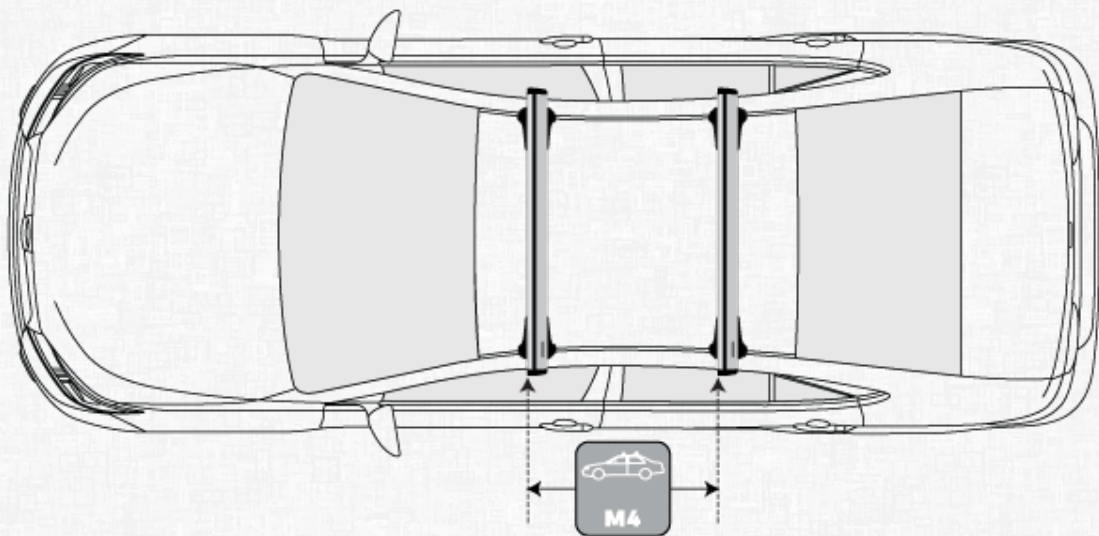

JETSTREAM CROSSBAR WITH TIMBERLINE MOUNT

MG ZS 5 DOOR SUV 2017 - (RAISED RAILS)

MEASUREMENTS

	Maximum Crossbar	
	Spread Rear edge of front crossbar to rear edge of rear crossbar	900 mm

UK-150411-278450