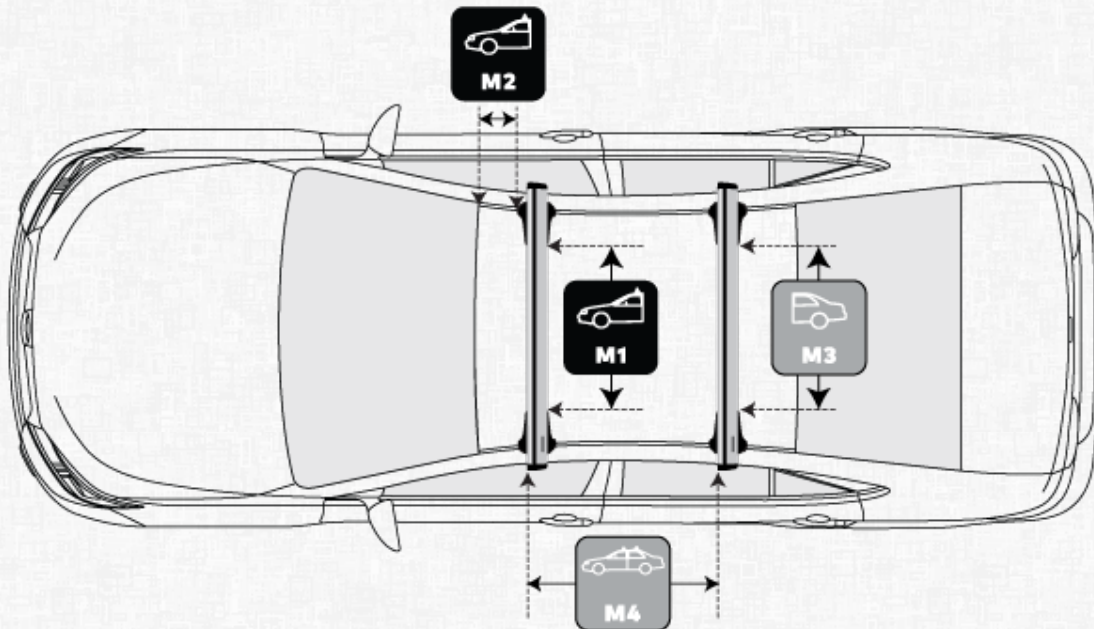

JETSTREAM CROSSBAR WITH SIGHTLINE MOUNT

LEXUS NX 5 DOOR SUV 2015 - 2021 (FLUSH RAILS)

MEASUREMENTS

Front Crossbar

Inner edge of driver's side leg to inner edge of passenger's side leg

962
mm

Rear Crossbar

Inner edge of driver's side leg to inner edge of passenger's side leg

880
mm

Front Crossbar

Corner of painted or glass roof to leading edge of front pad or foot

425
mm

Crossbar Spread

Rear edge of front crossbar to rear edge of rear crossbar.

778
mm

PITCH SETTINGS

Pitch 1

Pitch 2

Adjustment on the front legs to help keep the crossbars level

A

Adjustment on the rear legs to help keep the crossbars level

C

(SC27) SIGHT CLIP DETAILS

Front Inner Clip