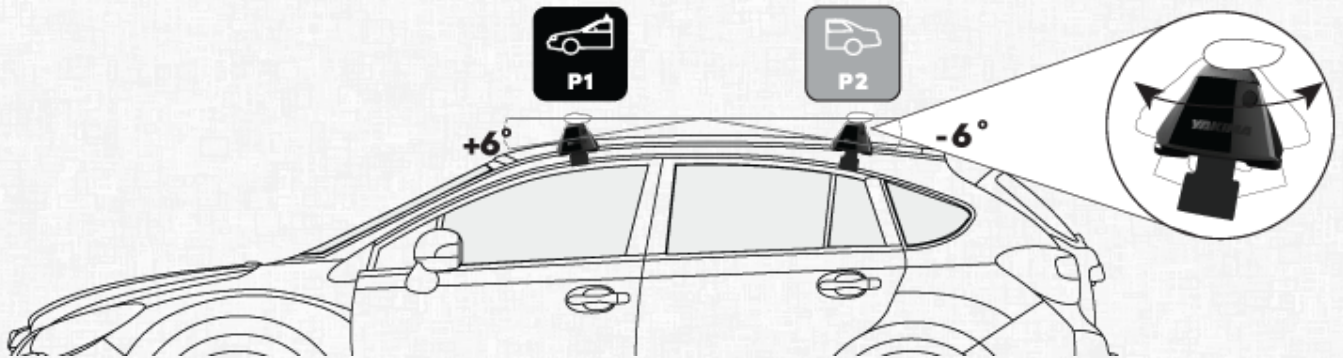

Pitch 1

Pitch 2

Adjustment on the front legs to help keep the crossbars level

A

Adjustment on the rear legs to help keep the crossbars level

C

(SC27) SIGHT CLIP DETAILS

Front Inner Clip