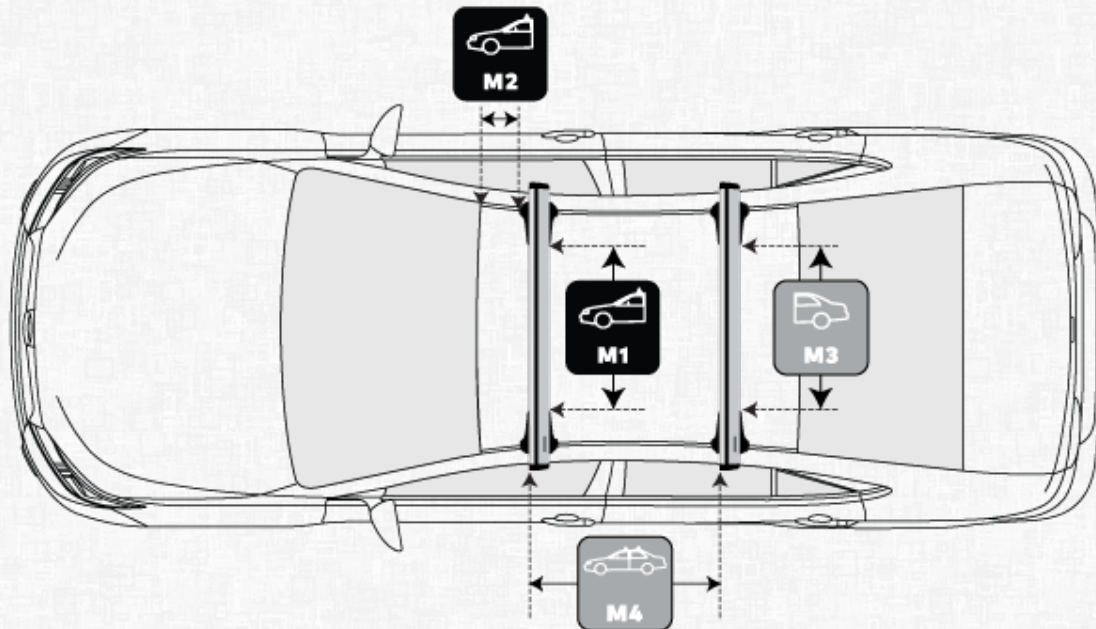

JETSTREAM CROSSBAR WITH SIGHTLINE MOUNT

LEXUS RX 5 DOOR SUV 2016 - 2022 (FLUSH RAILS)

MEASUREMENTS

Front Crossbar

Inner edge of driver's side leg to inner edge of passenger's side leg

985 mm

Rear Crossbar

Inner edge of driver's side leg to inner edge of passenger's side leg

937 mm

Front Crossbar

Corner of painted or glass roof to leading edge of front pad or foot

330 mm

Crossbar Spread

Rear edge of front crossbar to rear edge of rear crossbar.

712 mm

PITCH SETTINGS

Pitch 1

Pitch 2

A
Adjustment on the front legs to help keep the crossbars level

C
Adjustment on the rear legs to help keep the crossbars level

(SC27) SIGHT CLIP DETAILS

Front Inner Clip

Number imprinted on inner clip to be used on front bar