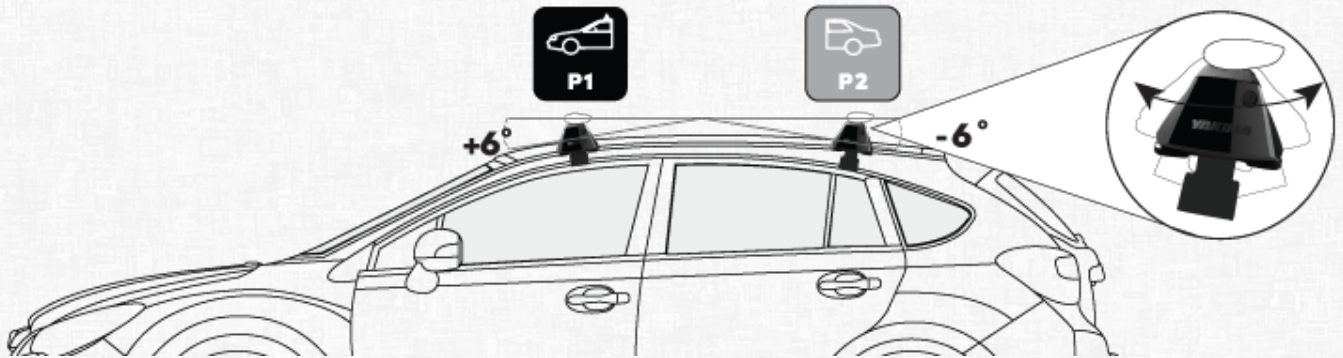

JETSTREAM CROSSBAR WITH SIGHTLINE MOUNT

LEXUS RX 5 DOOR SUV 2016 - 2022 (FLUSH RAILS)

MEASUREMENTS

Front Crossbar

Inner edge of driver's side leg to inner edge of passenger's side leg

985 mm

Rear Crossbar

Inner edge of driver's side leg to inner edge of passenger's side leg

Pitch 1

Pitch 2

A
Adjustment on the front legs to help keep the crossbars level

C
Adjustment on the rear legs to help keep the crossbars level

(SC27) SIGHT CLIP DETAILS

Front Inner Clip

Number imprinted on inner clip to be used on front bar

R28

Rear Inner Clip

Number imprinted on inner clip to be used on rear bar

R28

Front Outer Clip

Number imprinted on outer clip to be used on front bar

R23

Rear Outer Clip