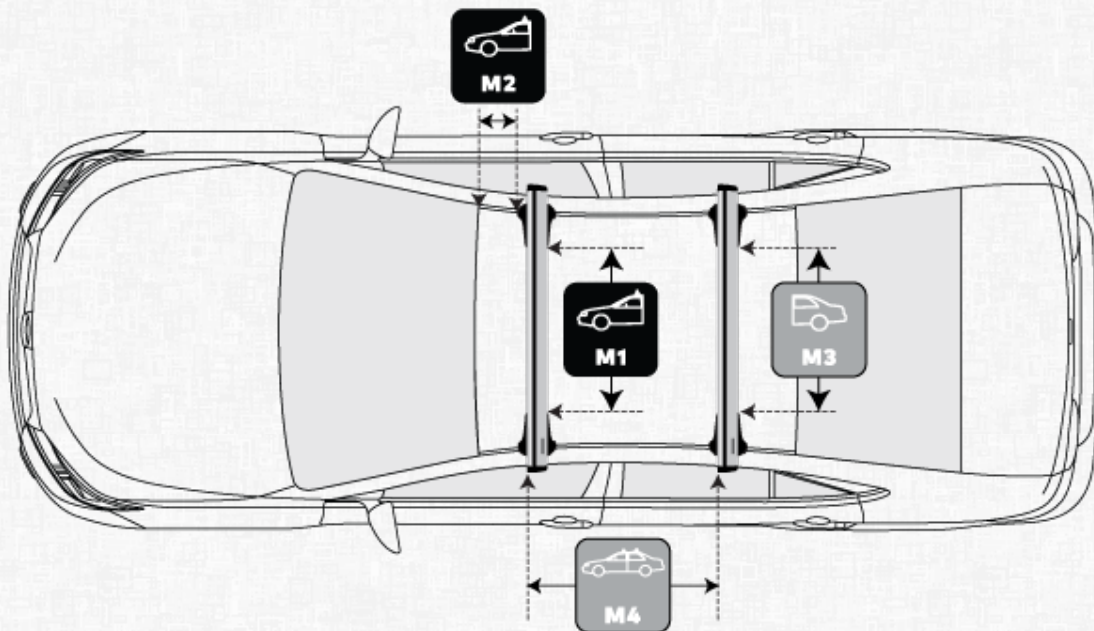

JETSTREAM CROSSBAR WITH SIGHTLINE MOUNT

LEXUS UX 5 DOOR SUV 2018 - (FLUSH RAILS)

MEASUREMENTS

Front Crossbar

Inner edge of driver's side leg to inner edge of passenger's side leg

**870
mm**

Rear Crossbar

Inner edge of driver's side leg to inner edge of passenger's side leg

**822
mm**

Front Crossbar

Corner of painted or glass roof to leading edge of front pad or foot

**318
mm**

Crossbar Spread

Rear edge of front crossbar to rear edge of rear crossbar.

**735
mm**

PITCH SETTINGS

Pitch 1

Pitch 2

A
Adjustment on the front legs to help keep the crossbars level

C
Adjustment on the rear legs to help keep the crossbars level

(SC27) SIGHT CLIP DETAILS

Front Inner Clip

Number imprinted on inner clip to be used on front bar