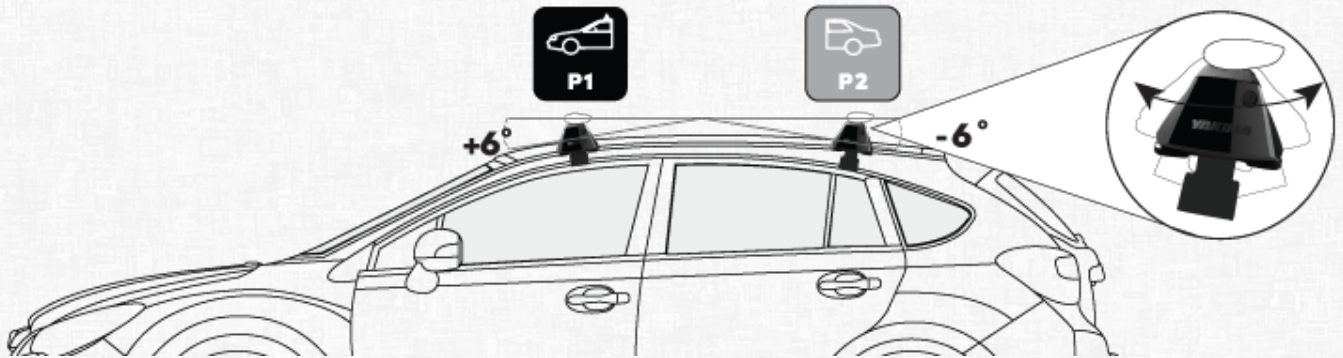

JETSTREAM CROSSBAR WITH SIGHTLINE MOUNT

LEXUS UX 5 DOOR SUV 2018 - (FLUSH RAILS)

MEASUREMENTS

Front Crossbar

Inner edge of driver's side leg to inner edge of passenger's side leg

**870
mm**

Rear Crossbar

Inner edge of driver's side leg to inner edge of passenger's side leg

Pitch 1

Pitch 2

A
Adjustment on the front legs to help keep the crossbars level

C
Adjustment on the rear legs to help keep the crossbars level

(SC27) SIGHT CLIP DETAILS

Front Inner Clip

Number imprinted on inner clip to be used on front bar

R28

Rear Inner Clip

Number imprinted on inner clip to be used on rear bar

R28

Front Outer Clip

Number imprinted on outer clip to be used on front bar

R23

Rear Outer Clip