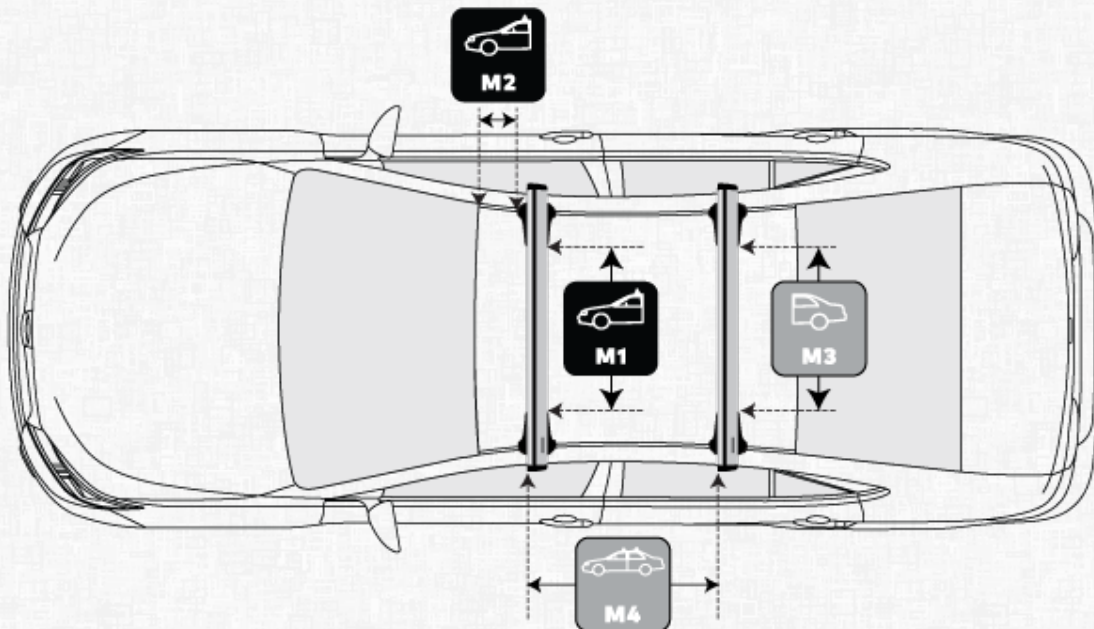

JETSTREAM CROSSBAR WITH SIGHTLINE MOUNT

BMW 2 SERIES ACTIVE TOURER 5 DOOR MPV 2014 -2021 (FLUSH RAILS)

MEASUREMENTS

M1	Front Crossbar Inner edge of driver's side leg to inner edge of passenger's side leg	930 mm	M3	Rear Crossbar Inner edge of driver's side leg to inner edge of passenger's side leg	894 mm
M2	Front Crossbar Corner of painted or glass roof to leading edge of front pad or foot	275 mm	M4	Crossbar Spread Rear edge of front crossbar to rear edge of rear crossbar.	700 mm

PITCH SETTINGS