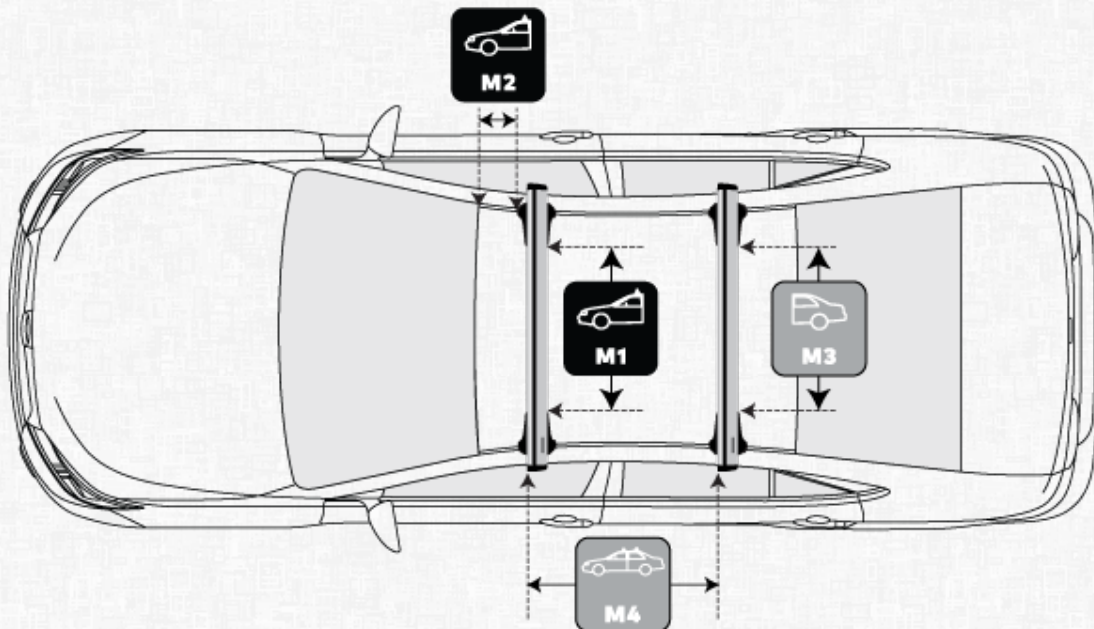

JETSTREAM CROSSBAR WITH SIGHTLINE MOUNT

BMW X6 G06 5 DOOR SUV 2019 - (FLUSH RAILS)

MEASUREMENTS

 M1	Front Crossbar Inner edge of driver's side leg to inner edge of passenger's side leg	1023 mm	 M3	Rear Crossbar Inner edge of driver's side leg to inner edge of passenger's side leg	990 mm
 M2	Front Crossbar Corner of painted or glass roof to leading edge of front pad or foot	315 mm	 M4	Crossbar Spread Rear edge of front crossbar to rear edge of rear crossbar.	837 mm

PITCH SETTINGS

Pitch 1

Adjustment on the front legs to help keep the crossbars level

A

Pitch 2

Adjustment on the rear legs to help keep the crossbars level

C

(SC31) SIGHT CLIP DETAILS

Front Inner Clip

Number imprinted on inner clip to be used on front bar

R19

Rear Inner Clip

Number imprinted on inner clip to be used on rear bar

R19

Front Outer Clip

Number imprinted on outer clip to be used on front bar