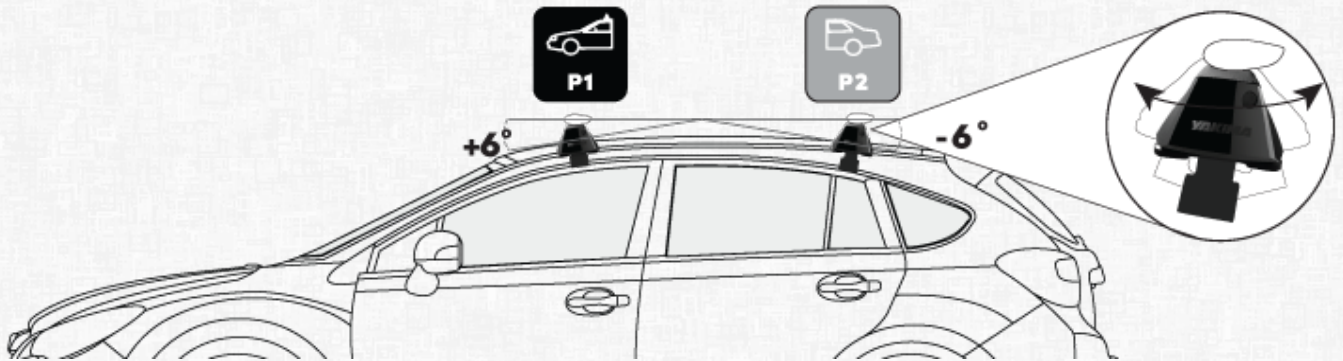

JETSTREAM CROSSBAR WITH SIGHTLINE MOUNT

BMW X6 G06 5 DOOR SUV 2019 - (FLUSH RAILS)

MEASUREMENTS

 M1	Front Crossbar Inner edge of driver's side leg to inner edge of passenger's side leg	1023 mm	 M3	Rear Crossbar Inner edge of driver's side leg to inner edge of passenger's side leg	990 mm
 M2	Front Crossbar Corner of painted or glass roof to leading edge of front pad or foot	315 mm	 M4	Crossbar Spread Rear edge of front crossbar to rear edge of rear crossbar.	837 mm

PITCH SETTINGS

Pitch 1

Adjustment on the front legs to help keep the crossbars level

A

Pitch 2

Adjustment on the rear legs to help keep the crossbars level

C

(SC31) SIGHT CLIP DETAILS

Front Inner Clip

Number imprinted on inner clip to be used on front bar

R19

Rear Inner Clip

Number imprinted on inner clip to be used on rear bar

R19

Front Outer Clip

Number imprinted on outer clip to be used on front bar