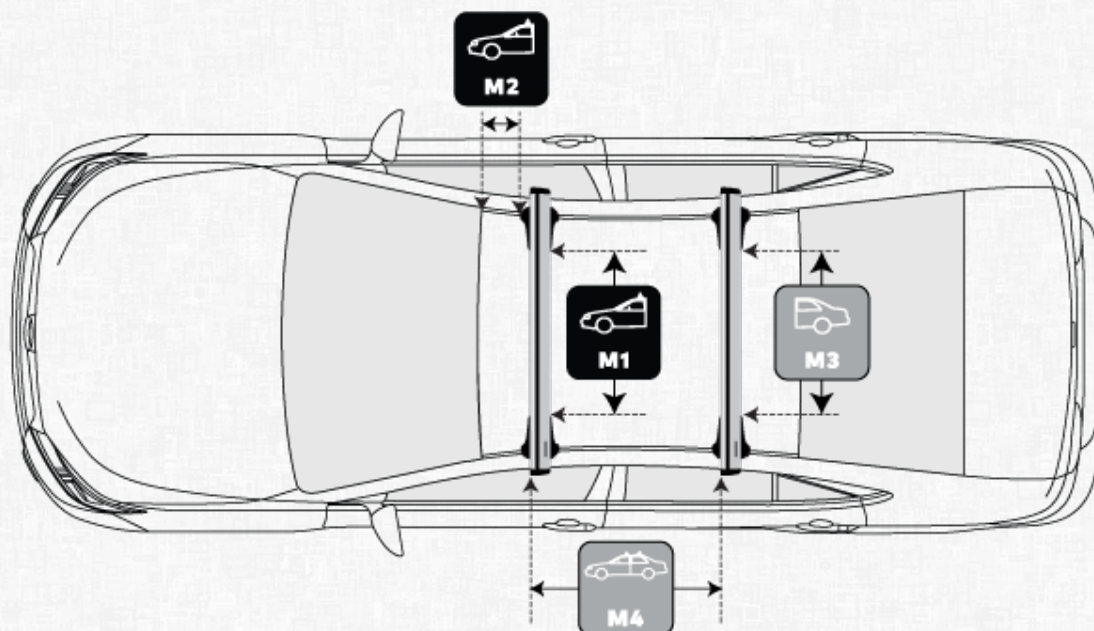

JETSTREAM CROSSBAR WITH SIGHTLINE MOUNT

HYUNDAI SANTA FE 5 DOOR SUV 2018 - (FLUSH RAILS)

MEASUREMENTS

 M1	Front Crossbar Inner edge of driver's side leg to inner edge of passenger's side leg	975 mm	 M3	Rear Crossbar Inner edge of driver's side leg to inner edge of passenger's side leg	920 mm
 M2	Front Crossbar Corner of painted or glass roof to leading edge of front pad or foot	545 mm	 M4	Crossbar Spread Rear edge of front crossbar to rear edge of rear crossbar.	800 mm

PITCH SETTINGS

Pitch 1

Adjustment on the front legs to help keep the crossbars level

A

Pitch 2

Adjustment on the rear legs to help keep the crossbars level

B

(SC57) SIGHT CLIP DETAILS

Front Inner Clip

Number imprinted on inner clip to be used on front bar

R59

Rear Inner Clip

Number imprinted on inner clip to be used on rear bar

R59

Front Outer Clip

Number imprinted on outer clip to be used on front bar

R58

Rear Outer Clip

Number imprinted on outer clip to be used on rear bar

R58