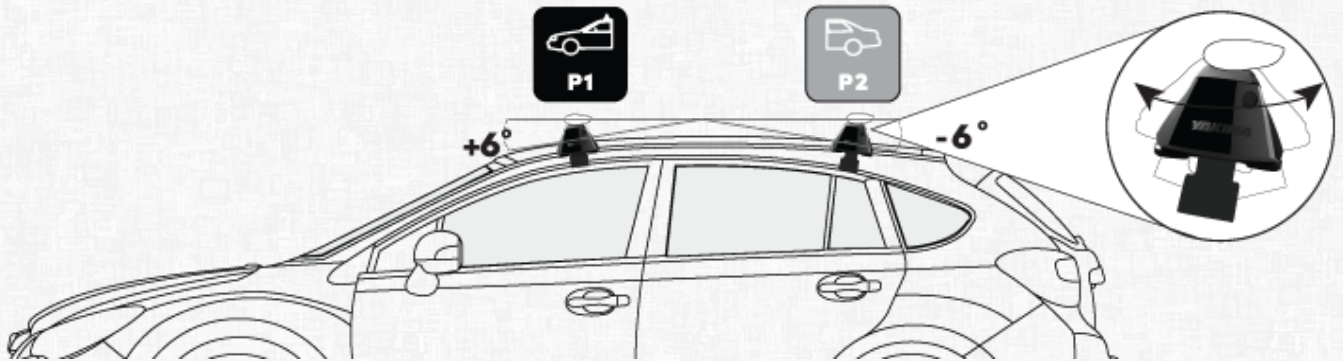

JETSTREAM CROSSBAR WITH SIGHTLINE MOUNT

HYUNDAI SANTA FE 5 DOOR SUV 2018 - (FLUSH RAILS)

MEASUREMENTS

 M1	Front Crossbar Inner edge of driver's side leg to inner edge of passenger's side leg	975 mm	 M3	Rear Crossbar Inner edge of driver's side leg to inner edge of passenger's side leg	920 mm
 M2	Front Crossbar Corner of painted or glass roof to leading edge of front pad or foot	545 mm	 M4	Crossbar Spread Rear edge of front crossbar to rear edge of rear crossbar.	800 mm

PITCH SETTINGS

Pitch 1

Adjustment on the front legs to help keep the crossbars level

A

Pitch 2

Adjustment on the rear legs to help keep the crossbars level

B

(SC57) SIGHT CLIP DETAILS

Front Inner Clip

Number imprinted on inner clip to be used on front bar

R59

Rear Inner Clip

Number imprinted on inner clip to be used on rear bar

R59

Front Outer Clip

Number imprinted on outer clip to be used on front bar

R58

Rear Outer Clip

Number imprinted on outer clip to be used on rear bar

R58