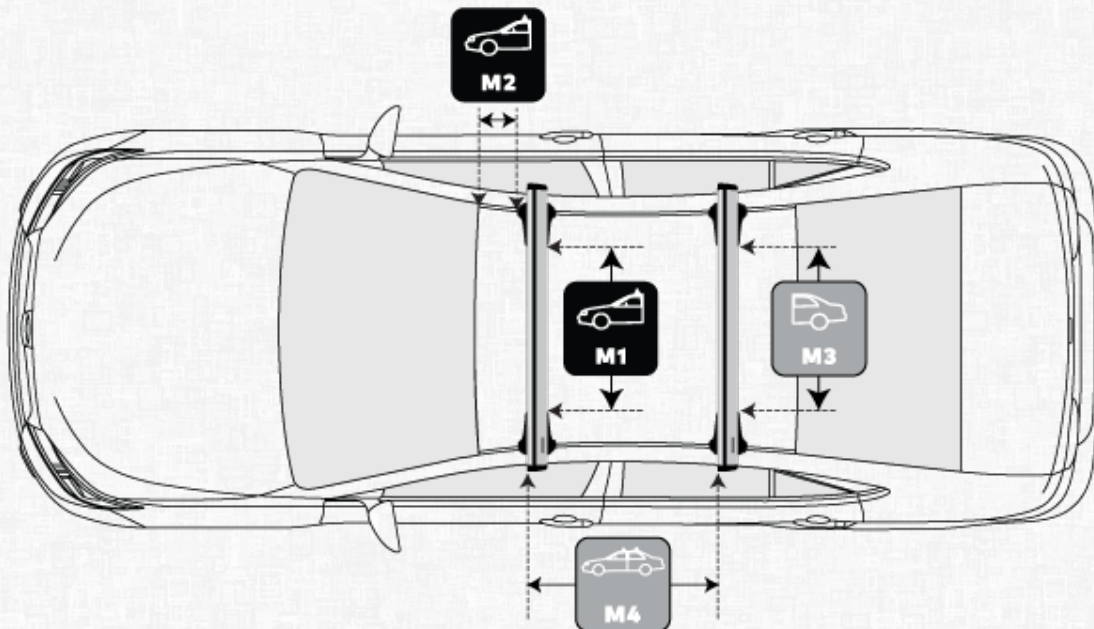

JETSTREAM CROSSBAR WITH SIGHTLINE MOUNT

AUDI Q8/SQ8 5 DOOR SUV 2018 - (FLUSH RAILS)

MEASUREMENTS

Front Crossbar

Inner edge of driver's side leg to inner edge of passenger's side leg

1030
mm

Rear Crossbar

Inner edge of driver's side leg to inner edge of passenger's side leg

985
mm

Front Crossbar

Corner of painted or glass roof to leading edge of front pad or foot

480
mm

Crossbar Spread

Rear edge of front crossbar to rear edge of rear crossbar.

730
mm

PITCH SETTINGS