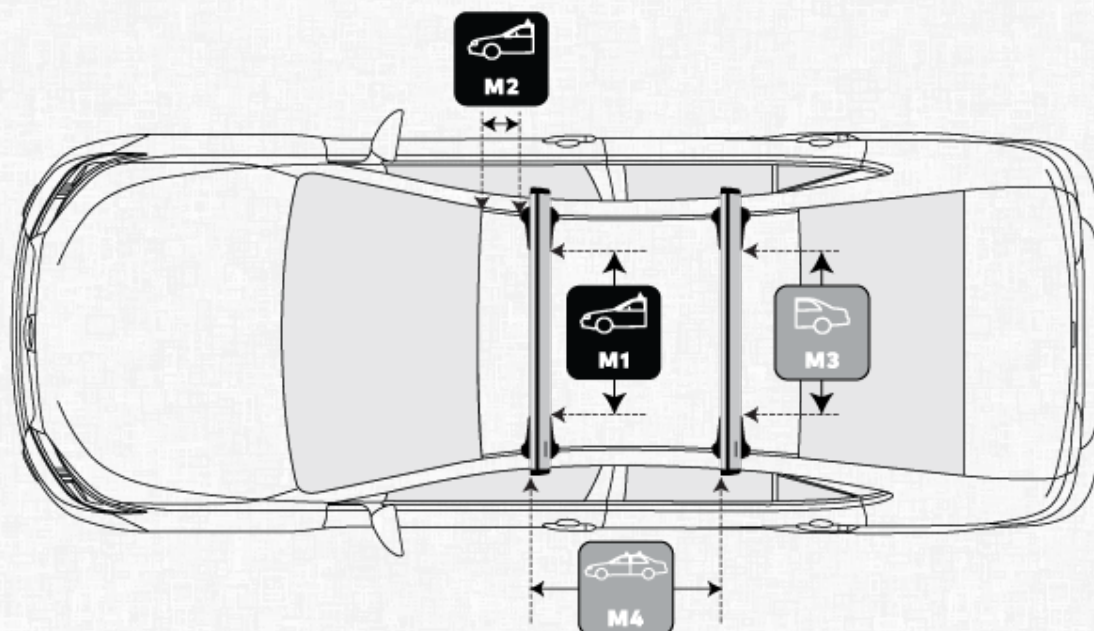

JETSTREAM CROSSBAR WITH SIGHTLINE MOUNT

SUZUKI SX4 S-CROSS 5 DOOR SUV 2013 - 2021 (FLUSH RAILS)

MEASUREMENTS

 M1	Front Crossbar Inner edge of driver's side leg to inner edge of passenger's side leg	870 mm	 M3	Rear Crossbar Inner edge of driver's side leg to inner edge of passenger's side leg	826 mm
 M2	Front Crossbar Corner of painted or glass roof to leading edge of front pad or foot	445 mm	 M4	Crossbar Spread Rear edge of front crossbar to rear edge of rear crossbar.	810 mm

PITCH SETTINGS

Pitch 1

Adjustment on the front legs to help keep the crossbars level

A

Pitch 2

Adjustment on the rear legs to help keep the crossbars level

B

(SC59) SIGHT CLIP DETAILS

Front Inner Clip

Number imprinted on inner clip to be used on front bar

R59

Rear Inner Clip

Number imprinted on inner clip to be used on rear bar

R59

Front Outer Clip

Number imprinted on outer clip to be used on front bar

R60

Rear Outer Clip

Number imprinted on outer clip to be used on rear bar

R60