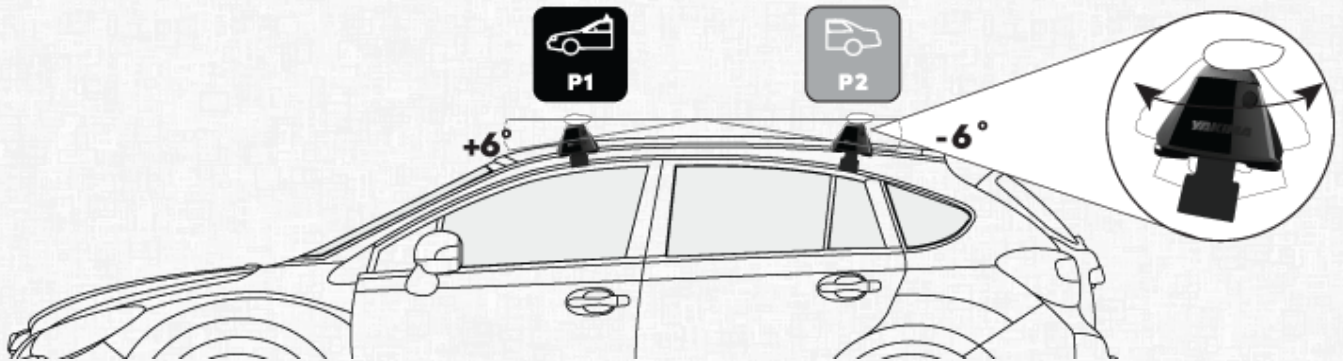

JETSTREAM CROSSBAR WITH SIGHTLINE MOUNT

SUZUKI SX4 S-CROSS 5 DOOR SUV 2013 - 2021 (FLUSH RAILS)

MEASUREMENTS

 M1	Front Crossbar Inner edge of driver's side leg to inner edge of passenger's side leg	870 mm	 M3	Rear Crossbar Inner edge of driver's side leg to inner edge of passenger's side leg	826 mm
 M2	Front Crossbar Corner of painted or glass roof to leading edge of front pad or foot	445 mm	 M4	Crossbar Spread Rear edge of front crossbar to rear edge of rear crossbar.	810 mm

PITCH SETTINGS

Pitch 1

Adjustment on the front legs to help keep the crossbars level

A

Pitch 2

Adjustment on the rear legs to help keep the crossbars level

B

(SC59) SIGHT CLIP DETAILS

Front Inner Clip

Number imprinted on inner clip to be used on front bar

R59

Rear Inner Clip

Number imprinted on inner clip to be used on rear bar

R59

Front Outer Clip

Number imprinted on outer clip to be used on front bar