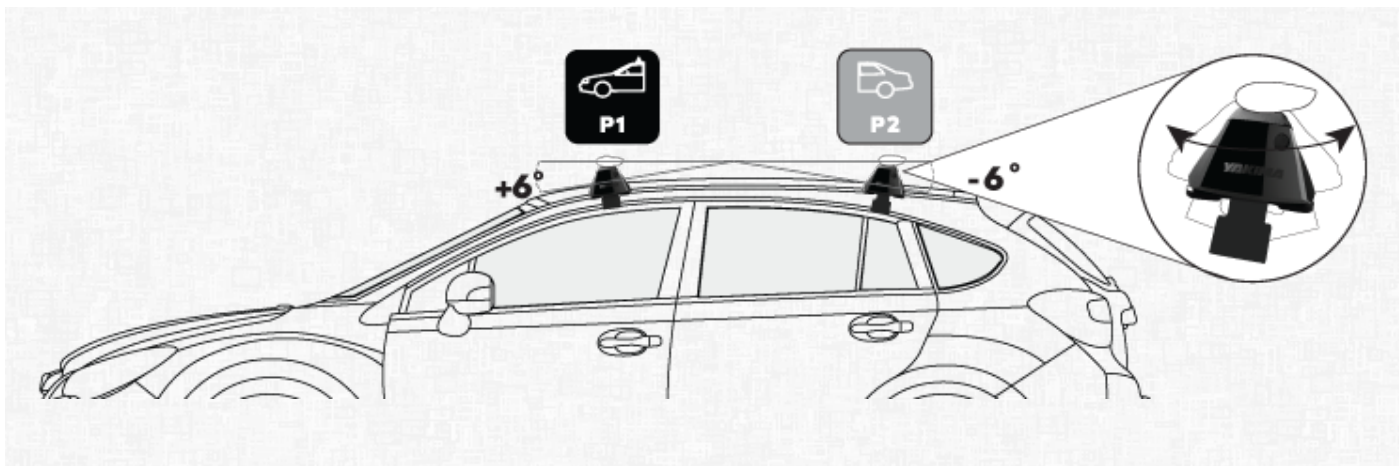

GENESIS GV70 5 DOOR SUV 2021 - (FLUSH RAILS)

MEASUREMENTS

 M1	Front Crossbar Inner edge of driver's side leg to inner edge of passenger's side leg	1013 mm	 M3	Rear Crossbar Inner edge of driver's side leg to inner edge of passenger's side leg	950 mm
 M2	Front Crossbar Corner of painted or glass roof to leading edge of front pad or foot	450 mm	 M4	Crossbar Spread Rear edge of front crossbar to rear edge of rear crossbar.	730 mm

PITCH SETTINGS

 P1	Pitch 1 Adjustment on the front legs to help keep the crossbars level	A	 P2	Pitch 2 Adjustment on the rear legs to help keep the crossbars level	B
---	---	----------	---	--	----------

(SC59) SIGHT CLIP DETAILS

Front Inner Clip

Number imprinted on inner clip to be used on front bar

R59

Rear Inner Clip

Number imprinted on inner clip to be used on rear bar

R59

Front Outer Clip