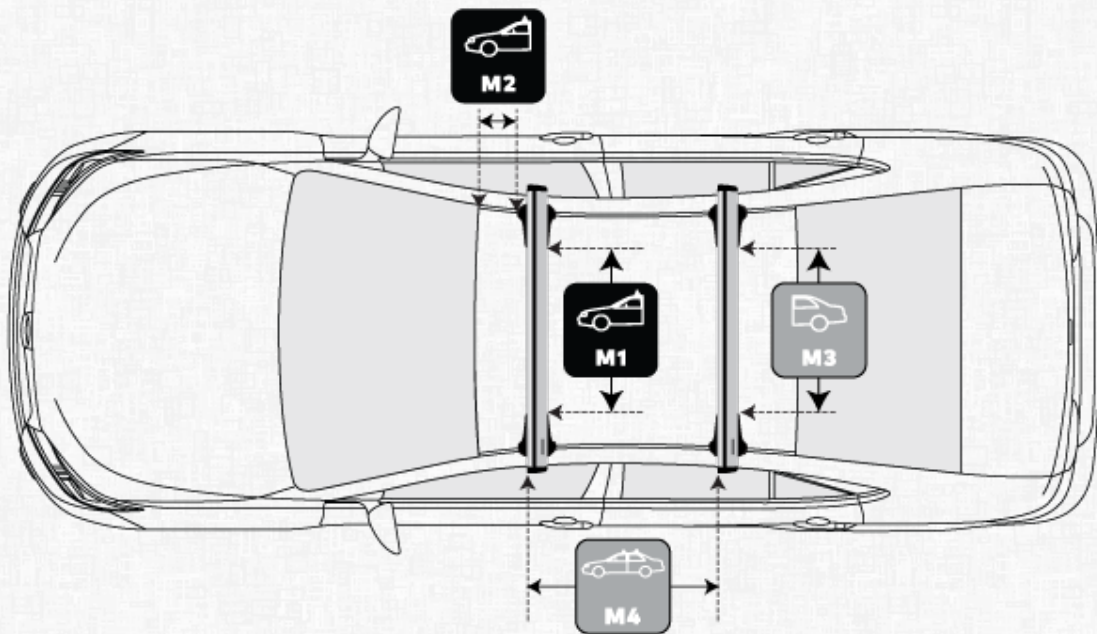

GENESIS GV70 5 DOOR SUV 2021 - (FLUSH RAILS)

MEASUREMENTS

 M1	Front Crossbar Inner edge of driver's side leg to inner edge of passenger's side leg	1013 mm	 M3	Rear Crossbar Inner edge of driver's side leg to inner edge of passenger's side leg	950 mm
 M2	Front Crossbar Corner of painted or glass roof to leading edge of front pad or foot	450 mm	 M4	Crossbar Spread Rear edge of front crossbar to rear edge of rear crossbar.	730 mm

PITCH SETTINGS

 P1	Pitch 1 Adjustment on the front legs to help keep the crossbars level	A	 P2	Pitch 2 Adjustment on the rear legs to help keep the crossbars level	B
---	---	----------	---	--	----------

(SC59) SIGHT CLIP DETAILS

Front Inner Clip

Number imprinted on inner clip to be used on front bar

R59

Rear Inner Clip

Number imprinted on inner clip to be used on rear bar

R59

Front Outer Clip