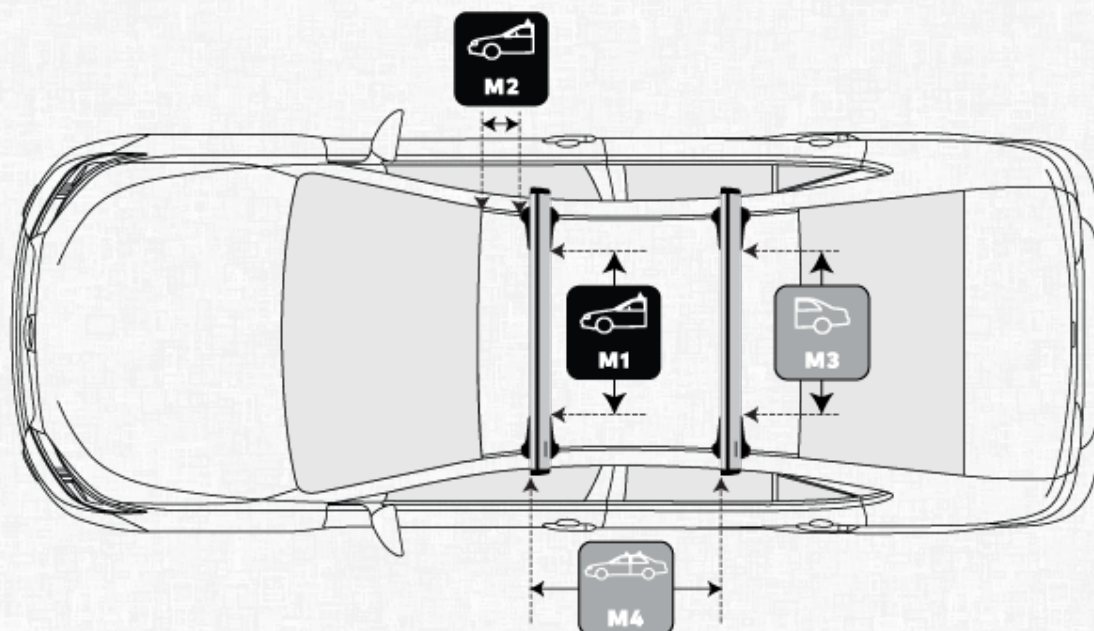

JETSTREAM CROSSBAR WITH SIGHTLINE MOUNT

HYUNDAI TUCSON 5 DOOR SUV 2021 - (FLUSH RAILS)

MEASUREMENTS

M1	Front Crossbar Inner edge of driver's side leg to inner edge of passenger's side leg	990 mm	M3	Rear Crossbar Inner edge of driver's side leg to inner edge of passenger's side leg	925 mm
M2	Front Crossbar Corner of painted or glass roof to leading edge of front pad or foot	330 mm	M4	Crossbar Spread Rear edge of front crossbar to rear edge of rear crossbar.	800 mm

PITCH SETTINGS