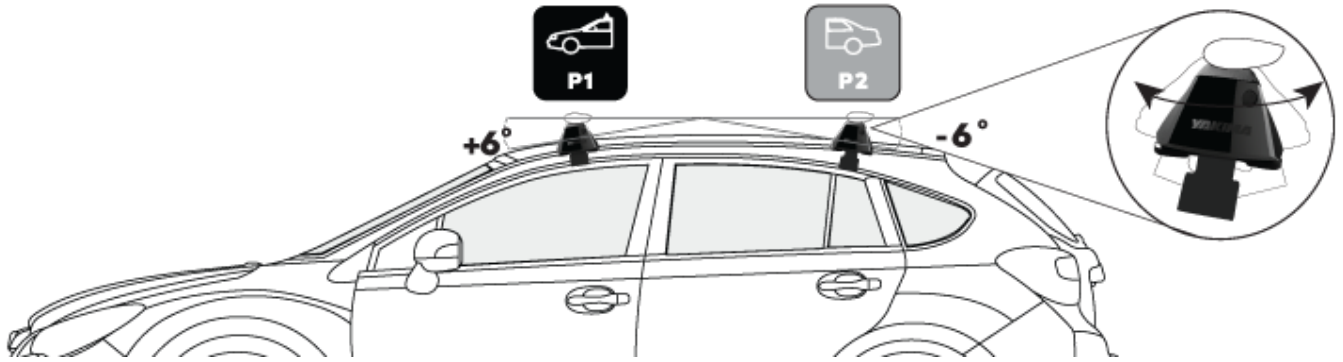

**JETSTREAM CROSSBAR WITH
SIGHTLINE MOUNT**

GENESIS GV60 5 DOOR SUV 2022 - (FLUSH RAILS)

MEASUREMENTS

M1 **Front Crossbar**
Inner edge of driver's side leg to inner edge of passenger's side leg **1005 mm**

M3 **Rear Crossbar**
Inner edge of driver's side leg to inner edge of passenger's side leg **947 mm**

M2 **Front Crossbar**
Corner of painted or glass roof to leading edge of front pad or foot **350 mm**

M4 **Crossbar Spread**
Rear edge of front crossbar to rear edge of rear crossbar. **812 mm**

PITCH SETTINGS

P1 **Pitch 1**
Adjustment on the front legs to help keep the crossbars level **B**

P2 **Pitch 2**
Adjustment on the rear legs to help keep the crossbars level **C**