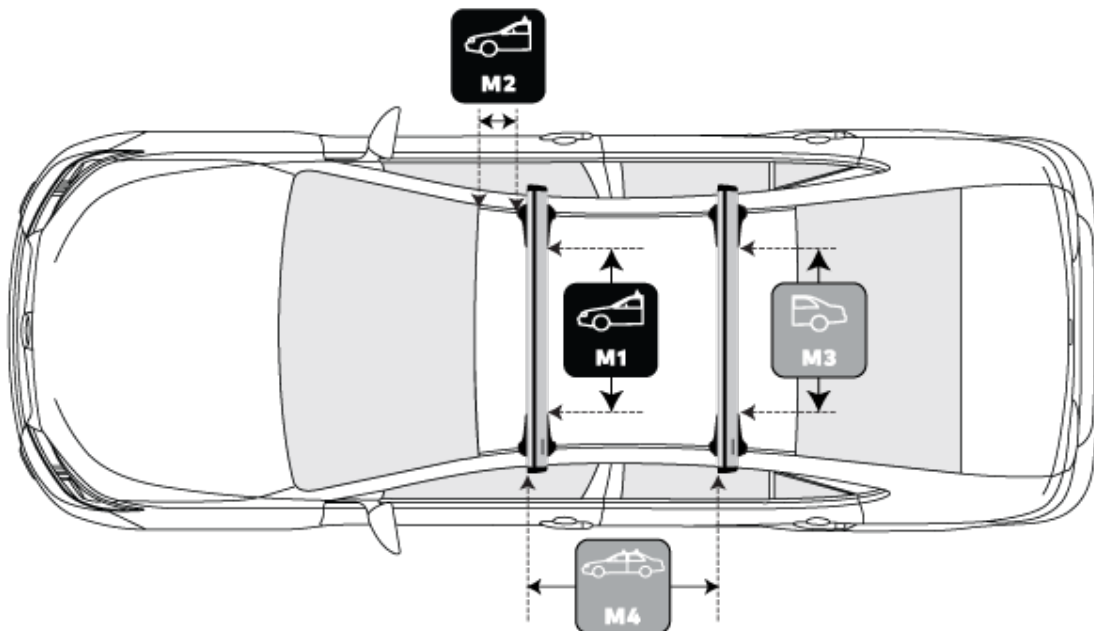

**JETSTREAM CROSSBAR WITH
SIGHTLINE MOUNT**

GENESIS GV60 5 DOOR SUV 2022 - (FLUSH RAILS)

MEASUREMENTS

M1 **Front Crossbar**
Inner edge of driver's side leg to inner edge of passenger's side leg **1005 mm**

M3 **Rear Crossbar**
Inner edge of driver's side leg to inner edge of passenger's side leg **947 mm**

M2 **Front Crossbar**
Corner of painted or glass roof to leading edge of front pad or foot **350 mm**

M4 **Crossbar Spread**
Rear edge of front crossbar to rear edge of rear crossbar. **812 mm**

PITCH SETTINGS

P1 **Pitch 1**
Adjustment on the front legs to help keep the crossbars level **B**

P2 **Pitch 2**
Adjustment on the rear legs to help keep the crossbars level **C**