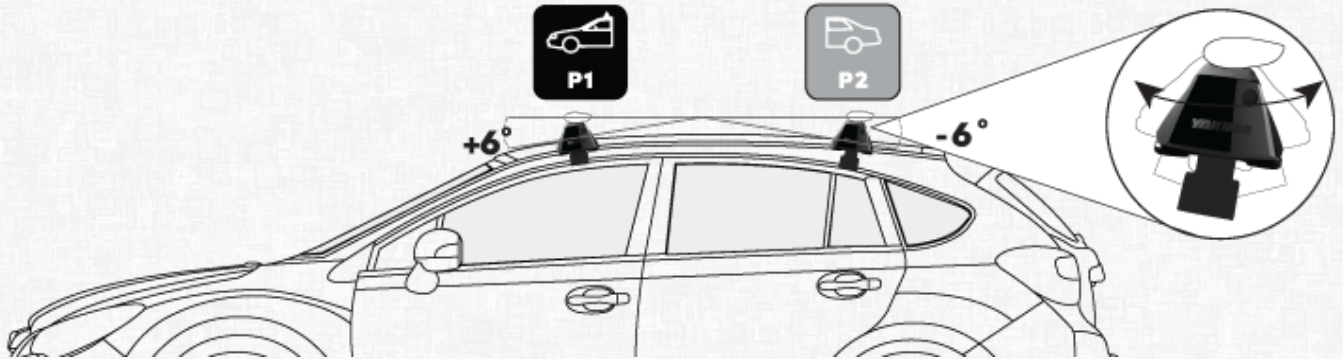

JETSTREAM CROSSBAR WITH SIGHTLINE MOUNT

MERCEDES-BENZ GLC 5 DOOR SUV 2022 - (FLUSH RAILS)

MEASUREMENTS

Front Crossbar

Inner edge of driver's side leg to inner edge of passenger's side leg

965
mm

Rear Crossbar

812
mm

PITCH SETTINGS

Pitch 1

Adjustment on the front legs to help keep the crossbars level

A

Pitch 2

Adjustment on the rear legs to help keep the crossbars level

B