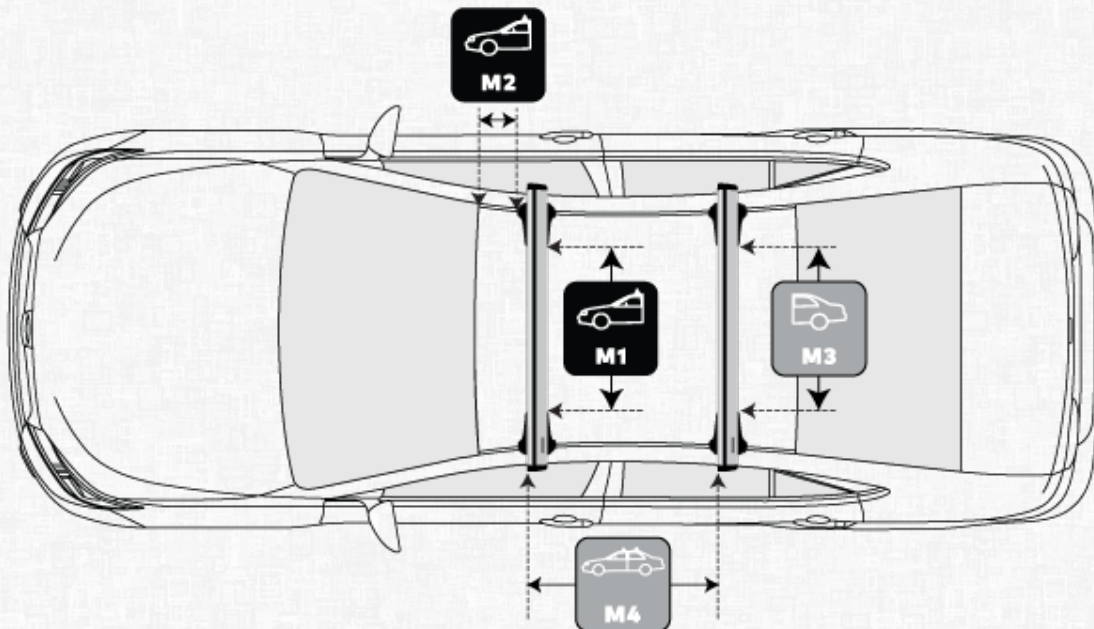

JETSTREAM CROSSBAR WITH SIGHTLINE MOUNT

MERCEDES-BENZ GLC 5 DOOR SUV 2022 - (FLUSH RAILS)

MEASUREMENTS

Front Crossbar

Inner edge of driver's side leg to inner edge of passenger's side leg

965
mm

Rear Crossbar

Inner edge of driver's side leg to inner edge of passenger's side leg

898
mm

Front Crossbar

Corner of painted or glass roof to leading edge of front pad or foot

490
mm

Crossbar Spread

Rear edge of front crossbar to rear edge of rear crossbar.

812
mm

PITCH SETTINGS

Pitch 1

Adjustment on the front legs to help keep the crossbars level

A

Pitch 2

Adjustment on the rear legs to help keep the crossbars level

B