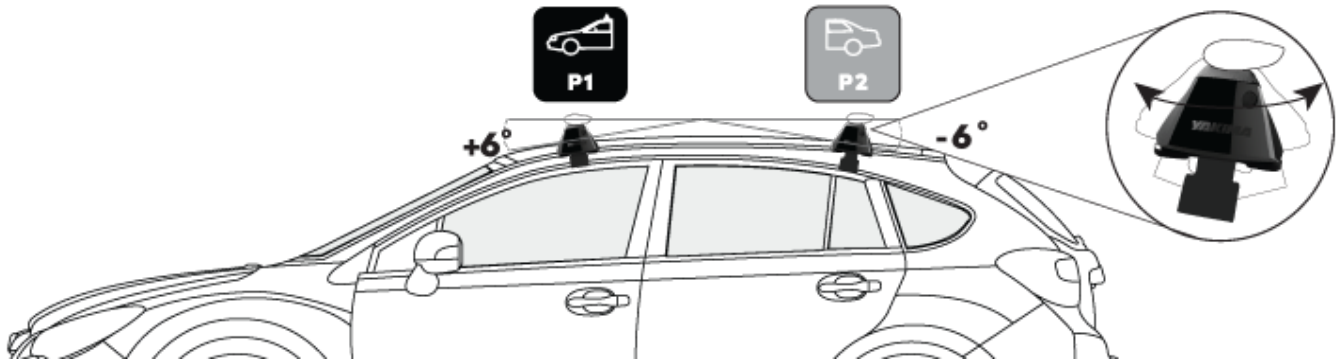

JETSTREAM CROSSBAR WITH SIGHTLINE MOUNT

CITROEN C5 X 5 DOOR SUV 2022 - (FLUSH RAILS)

MEASUREMENTS

 M1	Front Crossbar Inner edge of driver's side leg to inner edge of passenger's side leg	970 mm	 M3	Rear Crossbar Inner edge of driver's side leg to inner edge of passenger's side leg	920 mm
 M2	Front Crossbar Corner of painted or glass roof to leading edge of front pad or foot	440 mm	 M4	Crossbar Spread Rear edge of front crossbar to rear edge of rear crossbar.	810 mm

PITCH SETTINGS

Pitch 1

Adjustment on the front legs to help keep the crossbars level

A

Pitch 2

Adjustment on the rear legs to help keep the crossbars level

C

(SC67) SIGHT CLIP DETAILS

Front Inner Clip

Number imprinted on inner clip to be used on front bar

R48

Rear Inner Clip

Number imprinted on inner clip to be used on rear bar

R48

Front Outer Clip

Number imprinted on outer clip to be used on front bar