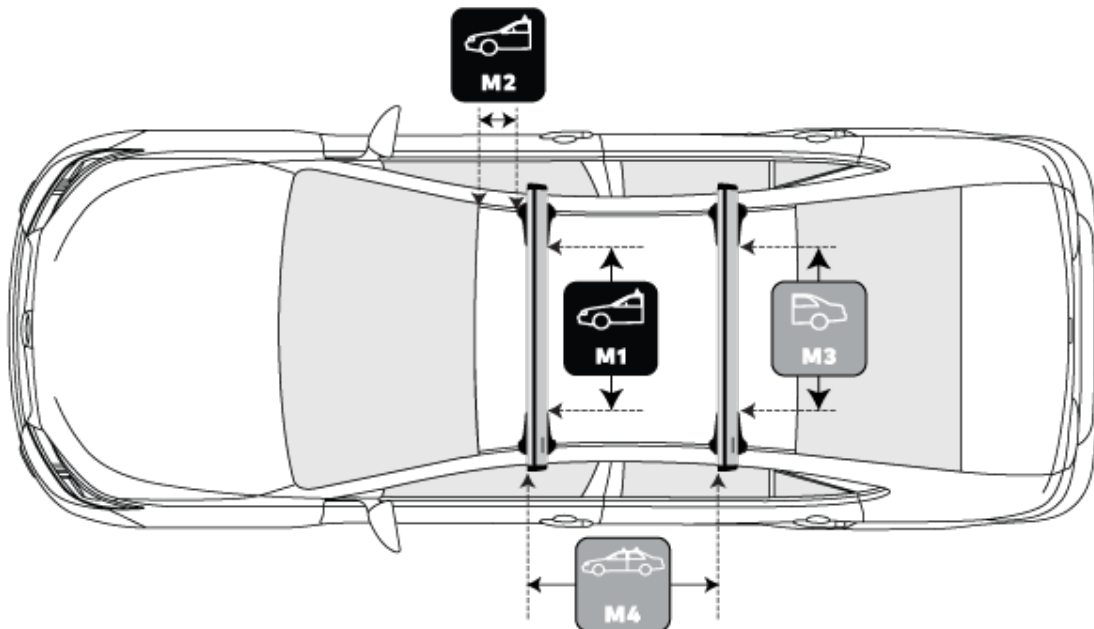

JETSTREAM CROSSBAR WITH SIGHTLINE MOUNT

CITROEN C5 X 5 DOOR SUV 2022 - (FLUSH RAILS)

MEASUREMENTS

 M1	Front Crossbar Inner edge of driver's side leg to inner edge of passenger's side leg	970 mm	 M3	Rear Crossbar Inner edge of driver's side leg to inner edge of passenger's side leg	920 mm
 M2	Front Crossbar Corner of painted or glass roof to leading edge of front pad or foot	440 mm	 M4	Crossbar Spread Rear edge of front crossbar to rear edge of rear crossbar.	810 mm

PITCH SETTINGS

Pitch 1

Adjustment on the front legs to help keep the crossbars level

A

Pitch 2

Adjustment on the rear legs to help keep the crossbars level

C

(SC67) SIGHT CLIP DETAILS

Front Inner Clip

Number imprinted on inner clip to be used on front bar

R48

Rear Inner Clip

Number imprinted on inner clip to be used on rear bar

R48

Front Outer Clip

Number imprinted on outer clip to be used on front bar