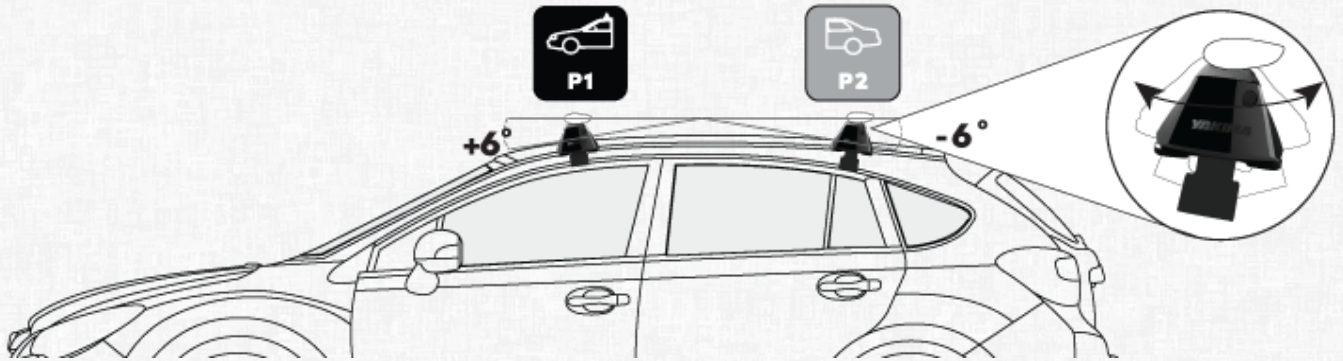

JETSTREAM CROSSBAR WITH SIGHTLINE MOUNT

PEUGEOT 2008 5 DOOR SUV 2020 - (FLUSH RAILS)

MEASUREMENTS

 M1	Front Crossbar Inner edge of driver's side leg to inner edge of passenger's side leg	955 mm	 M3	Rear Crossbar Inner edge of driver's side leg to inner edge of passenger's side leg	915 mm
 M2	Front Crossbar Corner of painted or glass roof to leading edge of front pad or foot	372 mm	 M4	Crossbar Spread Rear edge of front crossbar to rear edge of rear crossbar.	720 mm

PITCH SETTINGS

Pitch 1

Adjustment on the front legs to help keep the crossbars level

B

Pitch 2

Adjustment on the rear legs to help keep the crossbars level

B

(SC70) SIGHT CLIP DETAILS

Front Inner Clip

Number imprinted on inner clip to be used on front bar

R1

Rear Inner Clip

Number imprinted on inner clip to be used on rear bar

R1

Front Outer Clip

Number imprinted on outer clip to be used on front bar