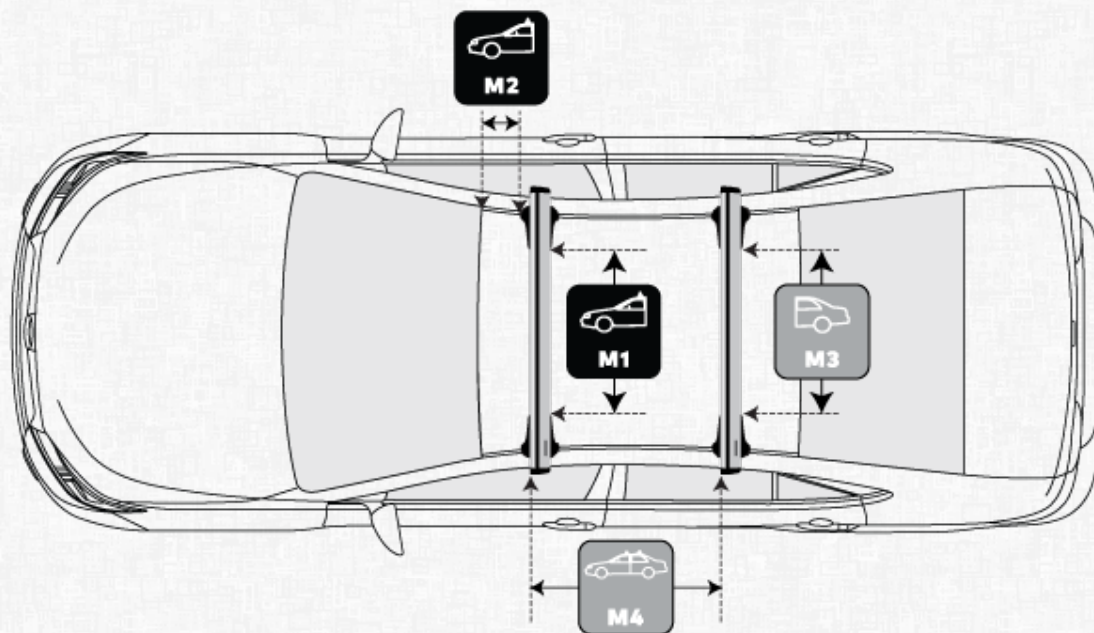

JETSTREAM CROSSBAR WITH SIGHTLINE MOUNT

PEUGEOT 2008 5 DOOR SUV 2020 - (FLUSH RAILS)

MEASUREMENTS

 M1	Front Crossbar Inner edge of driver's side leg to inner edge of passenger's side leg	955 mm	 M3	Rear Crossbar Inner edge of driver's side leg to inner edge of passenger's side leg	915 mm
 M2	Front Crossbar Corner of painted or glass roof to leading edge of front pad or foot	372 mm	 M4	Crossbar Spread Rear edge of front crossbar to rear edge of rear crossbar.	720 mm

PITCH SETTINGS

Pitch 1

Adjustment on the front legs to help keep the crossbars level

B

Pitch 2

Adjustment on the rear legs to help keep the crossbars level

B

(SC70) SIGHT CLIP DETAILS

Front Inner Clip

Number imprinted on inner clip to be used on front bar

R1

Rear Inner Clip

Number imprinted on inner clip to be used on rear bar

R1

Front Outer Clip

Number imprinted on outer clip to be used on front bar